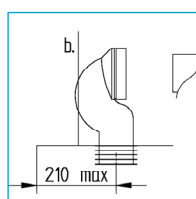

CONFIGURATION OPTIONS

MATERIAL

Vitreous China cistern and pan

STANDARDS

BS3402
BS EN 33
BS EN 997

WEIGHTS

Cistern 15.2kg
Pan 32.5g
Fittings 0.75kg
Trio Thermoset soft close seat 2.8kg

COLOURS AND FINISHES

White

SPECIAL NOTES

Floor fixing supplied with pan

- a. Convert horizontal outlet with 90 degree bend connector
- b. Convert horizontal outlet with space-saver 90 degree bend connector

FEATURES

Contemporary style toilet, open back
Horizontal outlet, 6 & 3 litre flush