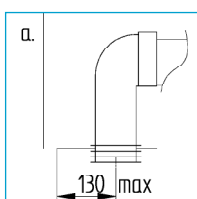

CONFIGURATION OPTIONS

MATERIAL

Vitreous China cistern and pan

STANDARDS

BS3402
BS EN 33
BS EN 997

WEIGHTS

Cistern 15.2kg
Pan 32.5g
Fittings 0.75kg
Trio Thermoset soft close seat 2.8kg

COLOURS AND FINISHES

White

SPECIAL NOTES

Floor fixing supplied with pan

- a. Convert horizontal outlet with 90 degree bend connector
- b. Convert horizontal outlet with space-saver 90 degree bend connector

FEATURES

Contemporary style toilet, open back
Horizontal outlet, 6 & 3 litre flush