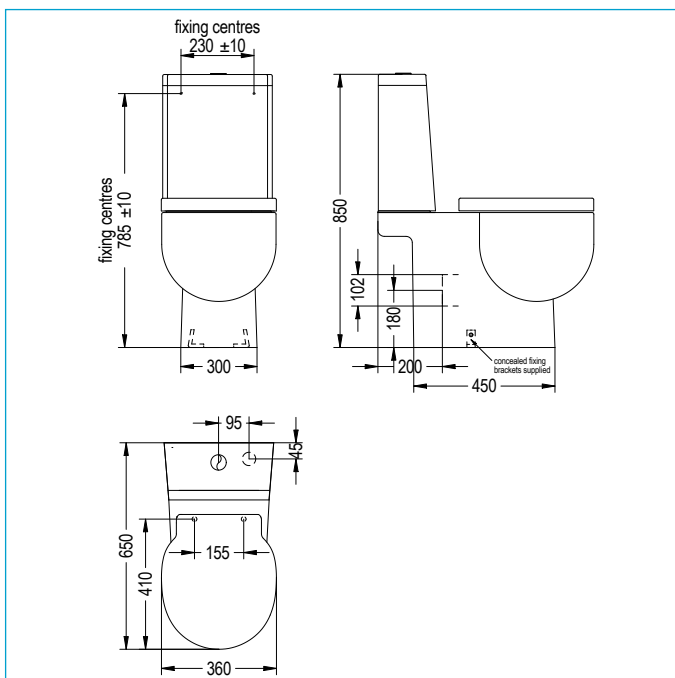

TRIO CLOSE COUPLED TWO PIECE TOILET

ILLUSTRATED

60009000120 TRIO CLOSE COUPLED TWO PIECE TOILET
20050030640 PAN
20050030445 CISTERN
41100060930 CISTERN FITTINGS
41200100770 TRIO THERMOSET SOFT CLOSE SEAT QUICK RELEASE

CONFIGURATION OPTIONS

MATERIAL

Vitreous China cistern and pan

STANDARDS

BS3402
BS EN 33
BS EN 997

WEIGHTS

Cistern 15.2kg
Pan 32.5g
Fittings 0.75kg
Trio Thermoset soft close seat 2.8kg

COLOURS AND FINISHES

White

SPECIAL NOTES

Floor fixing supplied with pan

- a. Convert horizontal outlet with 90 degree bend connector
- b. Convert horizontal outlet with space-saver 90 degree bend connector

FEATURES

Contemporary style toilet, open back
Horizontal outlet, 6 & 3 litre flush