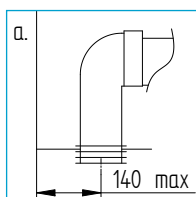

FEATURES

Contemporary style toilet, fully back to wall
Horizontal outlet, 6 & 3 litre flush