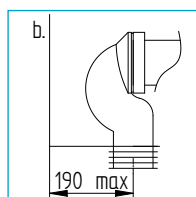

FEATURES

Contemporary style toilet, fully back to wall
Horizontal outlet, 6 & 3 litre flush