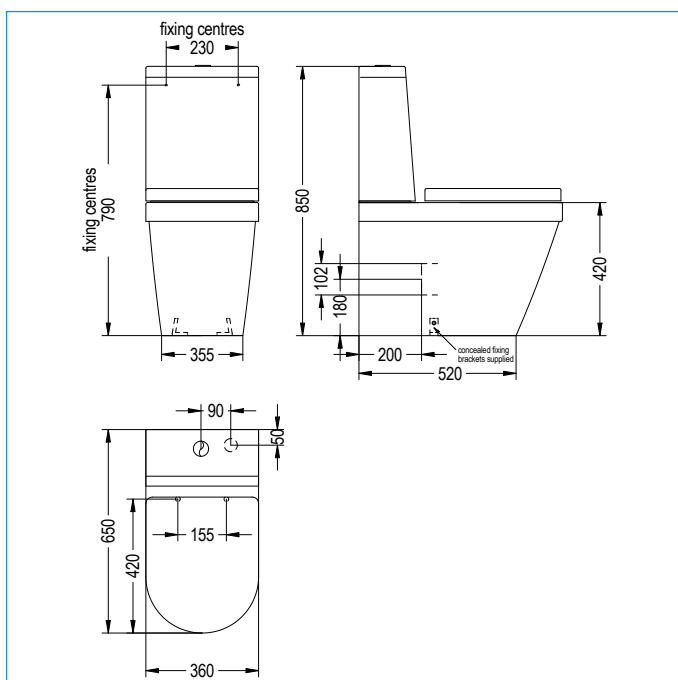

WEIGHTS

Cistern 15.2kg
Pan 32.9kg
Fittings 0.75kg
Euro Mono Thermoset soft close seat 2.84kg
Euro Mono Thermoset ultra thin seat 3kg
Euro Mono Economy Thermoplastic seat 2.64kg

COLOURS AND FINISHES

White

SPECIAL NOTES

Floor fixings supplied with pan
a. Convert horizontal outlet with 90 degree bend connector.
b. Convert horizontal outlet with space-saver 90 degree bend connector

FEATURES

Contemporary style toilet, fully back to wall
Horizontal outlet, 6 & 3 litre flush