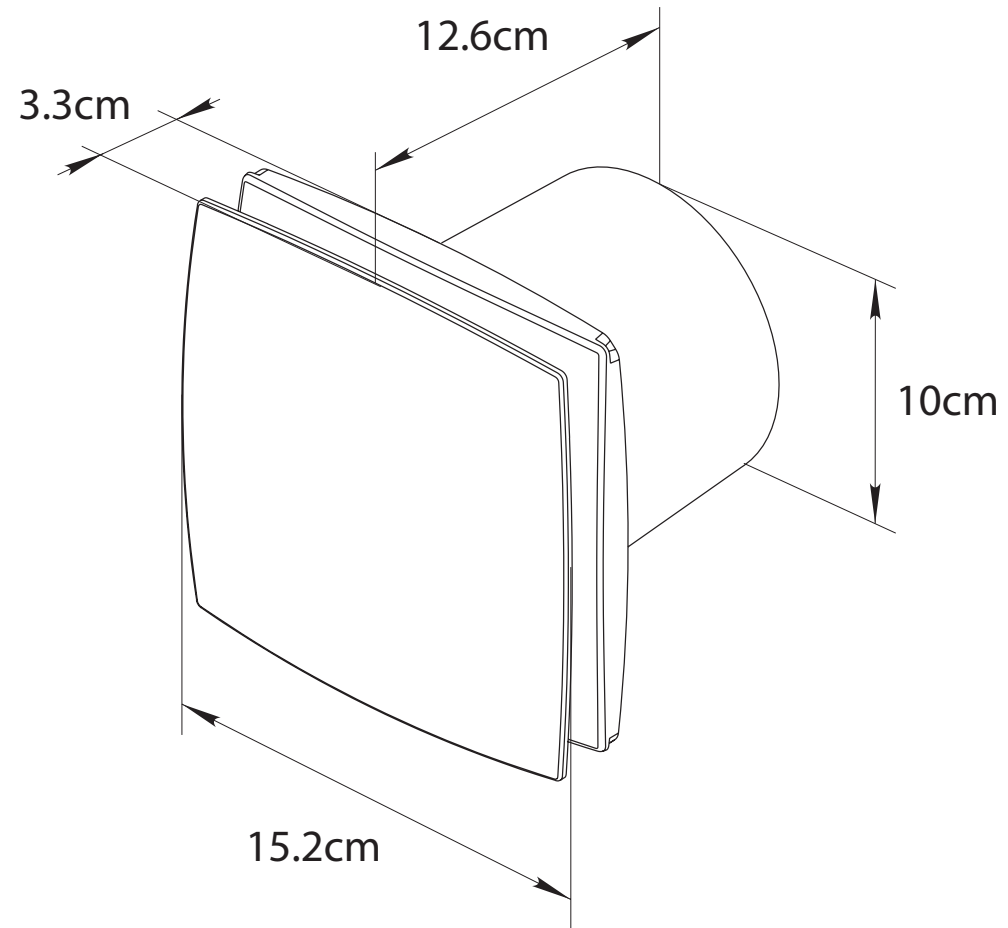

**Bathstore Product Name:** Serenity

**W15.2 x H15.2 x 12.6cm**

KC 12/13