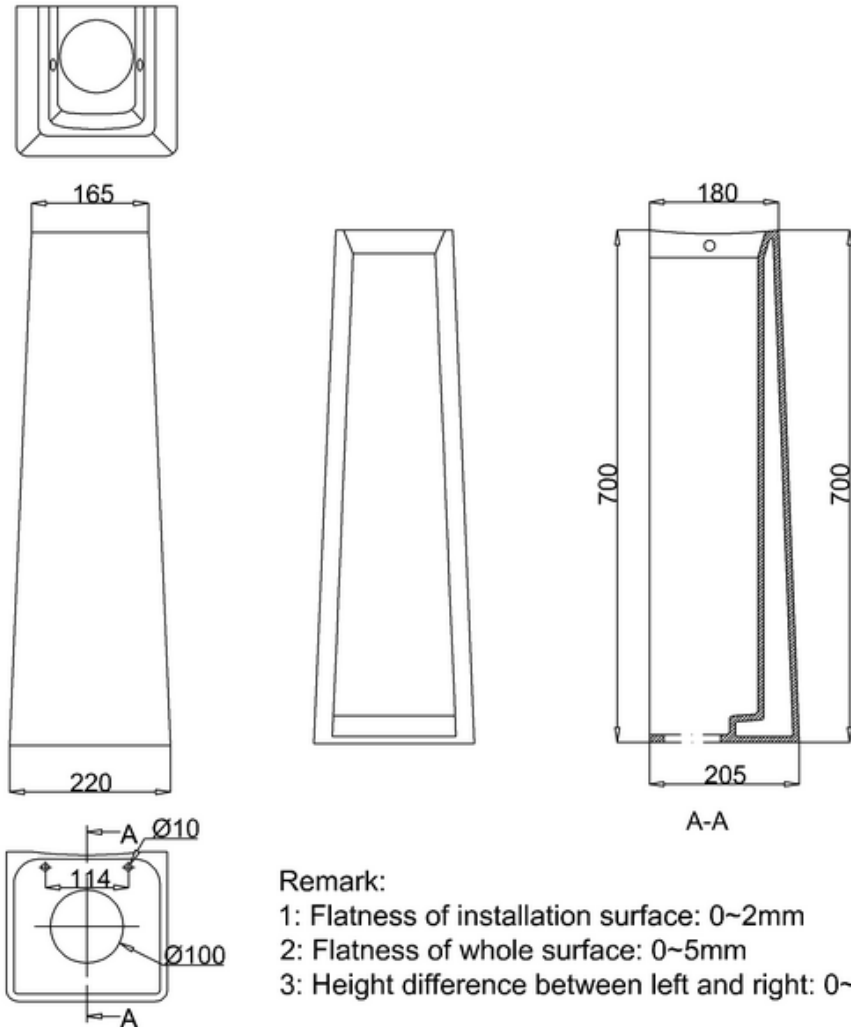

bathstore

41900091090 - New WaterMark FULL PEDESTAL WHT H700

Remark:

- 1: Flatness of installation surface: 0~2mm
- 2: Flatness of whole surface: 0~5mm
- 3: Height difference between left and right: 0~3mm