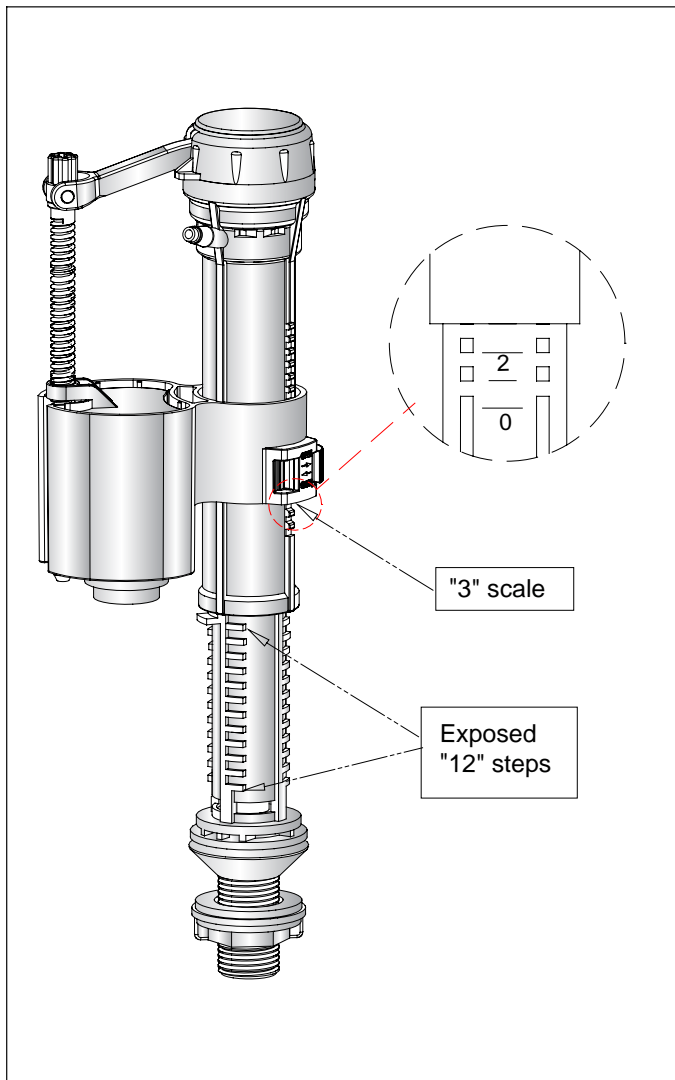

Adjustment Instructions for Lever Flush Cistern Fittings LEGEND REFRESH CLOSE COUPLED CISTERN

Please make sure you get the right Savoy close & Low lever Dual cistern fitting - 41100060120
Please throw away the metal plate and two metal bolts supplied with cistern fitting

1: Inlet Valve

Note:

The Inlet Valve should be adjusted to suit the LEGEND Cistern.
The above diagram indicates the correct setting.
For adjustment method, please refer to the installation instruction supplied with the cistern fittings.

2: Flush Valve

Note:

The Flush Valve should be adjusted to suit the LEGEND Cistern.
The above diagram indicates the correct setting.
For adjustment method, please refer to the installation instruction supplied with the cistern fittings.