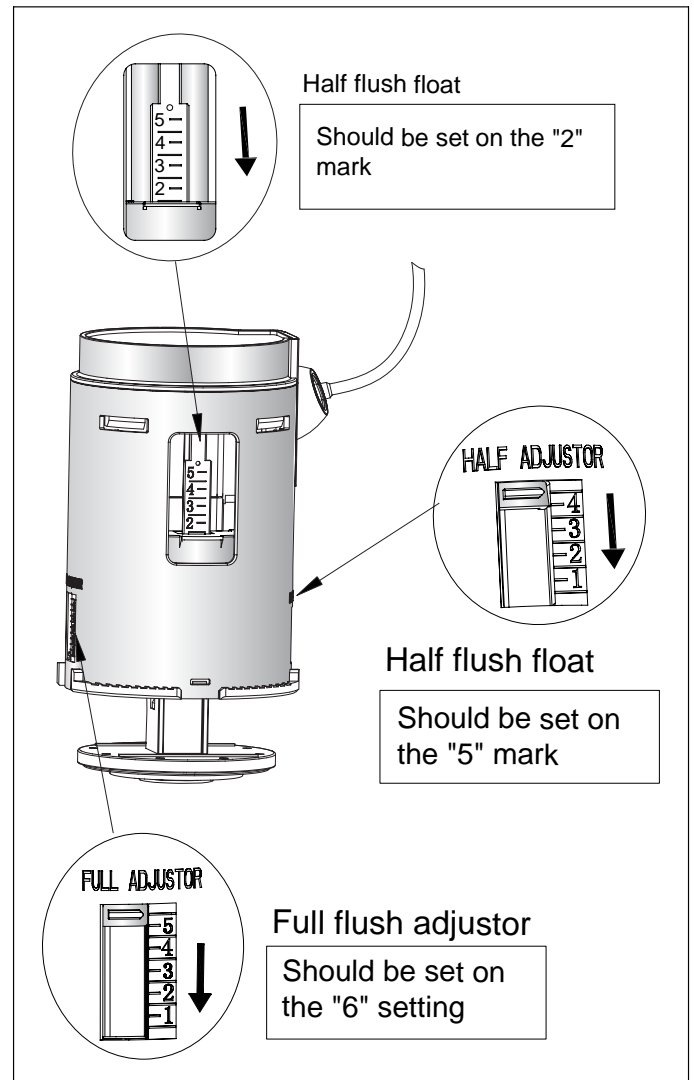

Adjustment Instructions for Lever Flush Cistern Fittings LEGEND REFRESH CLOSE COUPLED CISTERN

Please make sure you get the right Savoy close & Low lever Dual cistern fitting - 41100060120
Please throw away the metal plate and two metal bolts supplied with cistern fitting

1: Inlet Valve

Note:

The Inlet Valve should be adjusted to suit the LEGEND Cistern.
The above diagram indicates the correct setting.
For adjustment method, please refer to the installation instruction supplied with the cistern fittings.

2: Flush Valve

Note:

The Flush Valve should be adjusted to suit the LEGEND Cistern.
The above diagram indicates the correct setting.
For adjustment method, please refer to the installation instruction supplied with the cistern fittings.