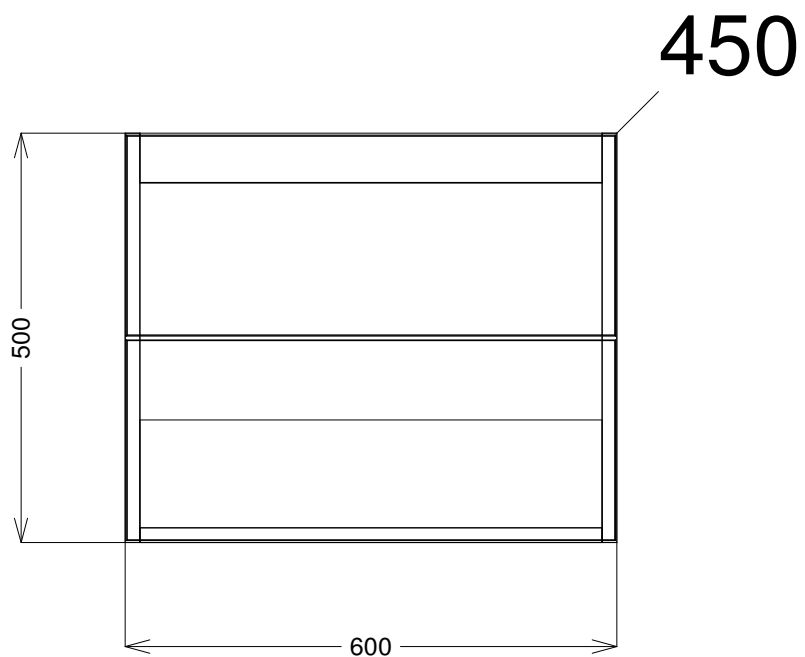

**bath
store**

(600W x 500H x 450D) +/- 2mm

VERMONT – BASIN DIMENSIONS (1)