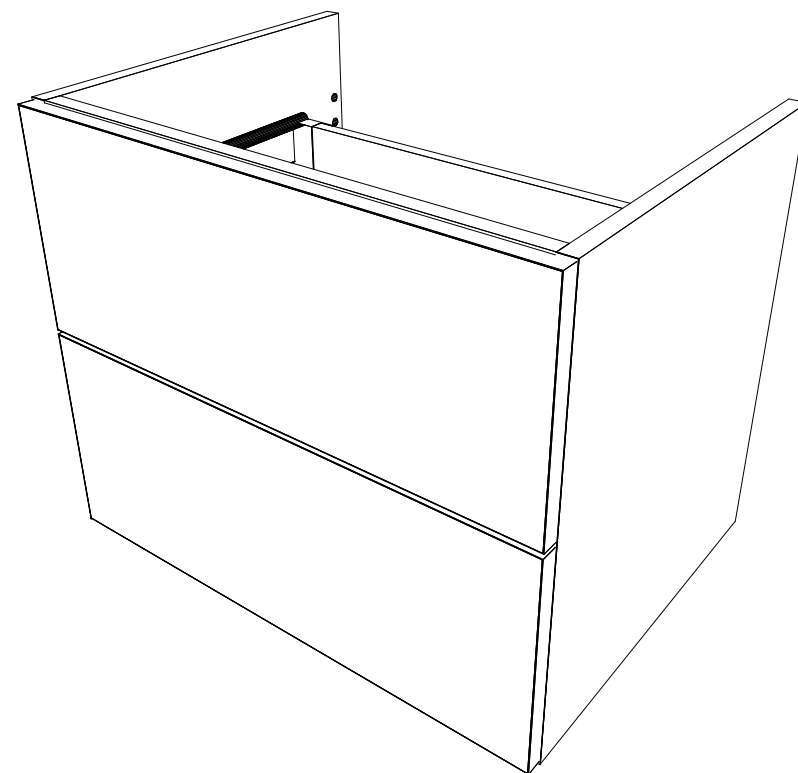

**bath
store**

(600W x 500H x 450D) +/- 2mm

VERMONT – BASIN DIMENSIONS (1)