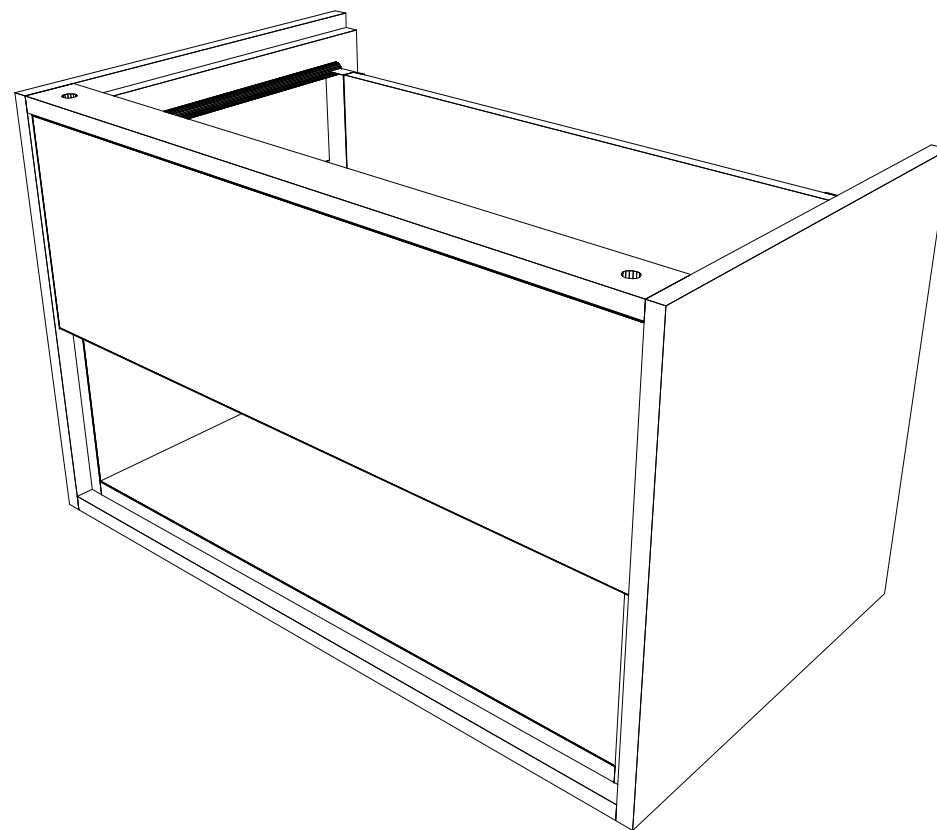

**bath
store**

(810W x 500H x 465D) +/- 2mm

LINCOLN – BASIN DIMENSIONS (2)