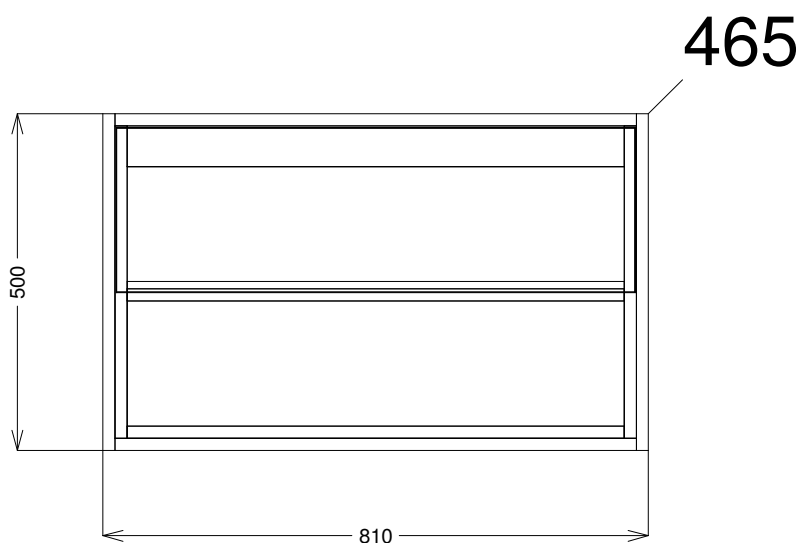

**bath
store**

(810W x 500H x 465D) +/- 2mm

LINCOLN – BASIN DIMENSIONS (2)