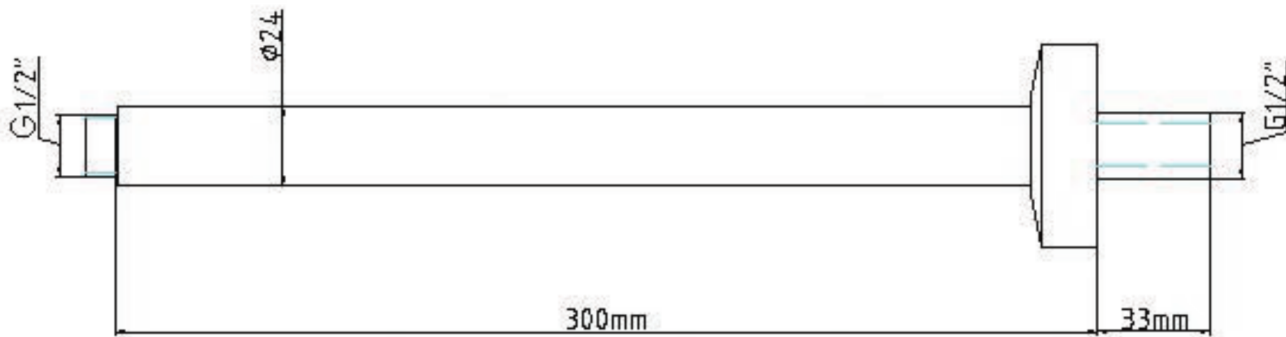

bathstore

300mm Ceiling Shower Arm