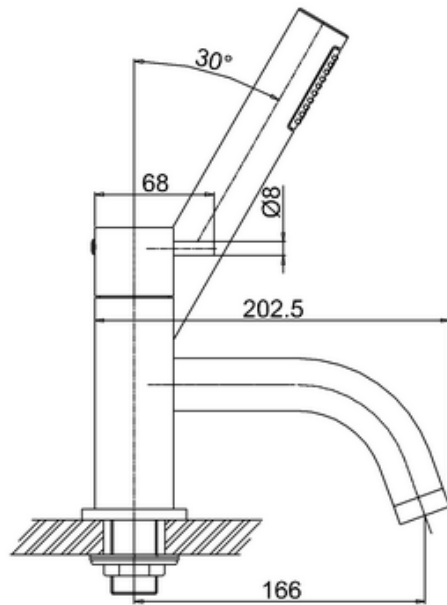

20004010040 - Bath Shower Mixer with Kit deck mounted (with plastic handset)-BSML422DC

Note:

For the each part, the dimension tolerance should be followed the list below.

0 ~ 100	101 ~ 200	201 ~ 400	≥ 401
±1	±2	±3	±5

For the finished assembly, the dimension tolerance should be followed the list below.

0 ~ 300	≥ 301
±2	±5

20004010079 - METRO FLOOR STAND BATH SHOWER MIXER FILLER LEGS ONLY CHR - AA005FC

Note:

For each part, the dimension tolerance should be followed the list below.

0 - 100	101 - 200	201 - 400	≥ 401
±1	±2	±3	±5

For the finished assembly, the dimension tolerance should be followed the list below.

0 - 300	≥ 301
±2	±5