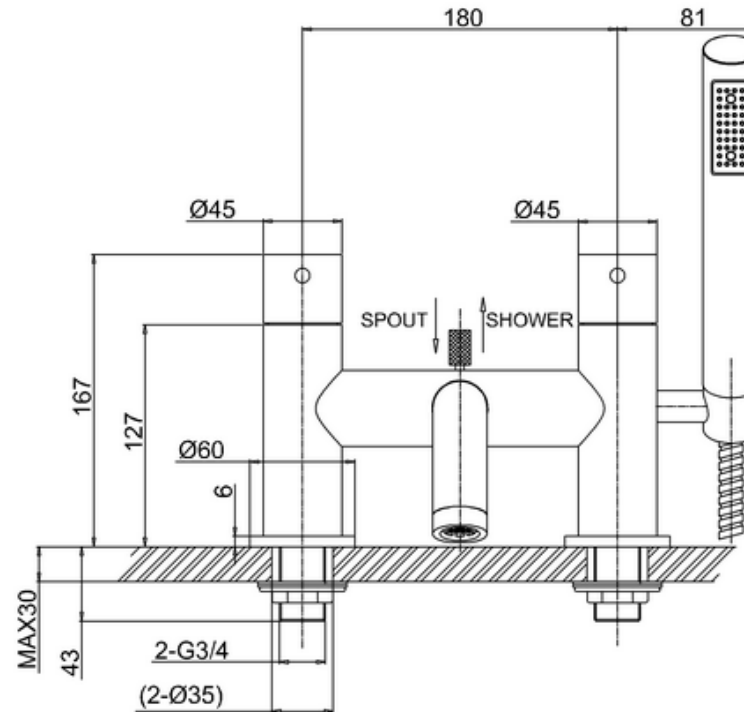

20004010040 - Bath Shower Mixer with Kit deck mounted (with plastic handset)-BSML422DC

Note:

For the each part, the dimension tolerance should be followed the list below.

0 ~ 100	101 ~ 200	201 ~ 400	≥ 401
±1	±2	±3	±5

For the finished assembly, the dimension tolerance should be followed the list below.

0 ~ 300	≥ 301
±2	±5

20004010079 - METRO FLOOR STAND BATH SHOWER MIXER FILLER LEGS ONLY CHR - AA005FC

Note:

For each part, the dimension tolerance should be followed the list below.

0 - 100	101 - 200	201 - 400	≥ 401
±1	±2	±3	±5

For the finished assembly, the dimension tolerance should be followed the list below.

0 - 300	≥ 301
±2	±5