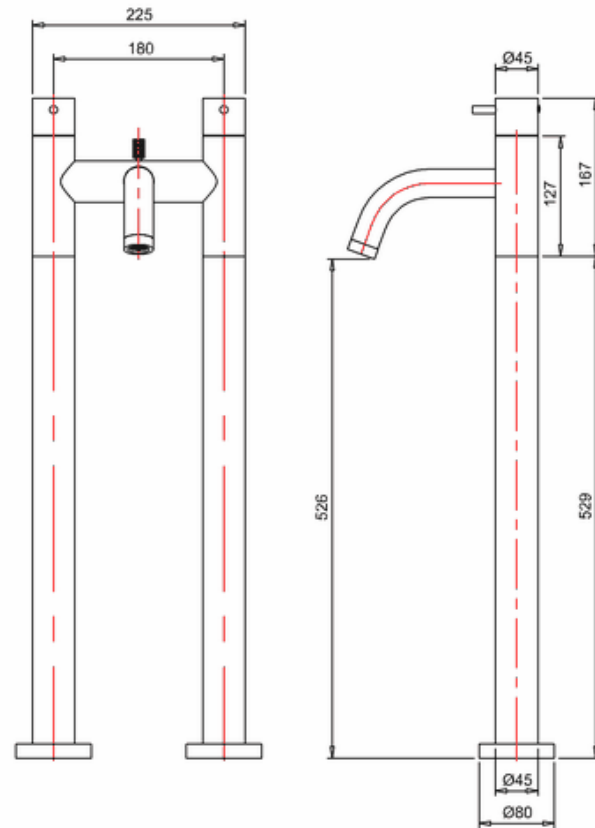

20004010079 - METRO FLOOR STAND BATH SHOWER MIXER FILLER LEGS ONLY CHR - AA005FC

Note:

0 - 100	101 - 200	201 - 400	≥ 401
±1	±2	±3	±5

For the finished assembly, the dimension tolerance should be followed the list below.

0 - 300	≥ 301
±2	±5