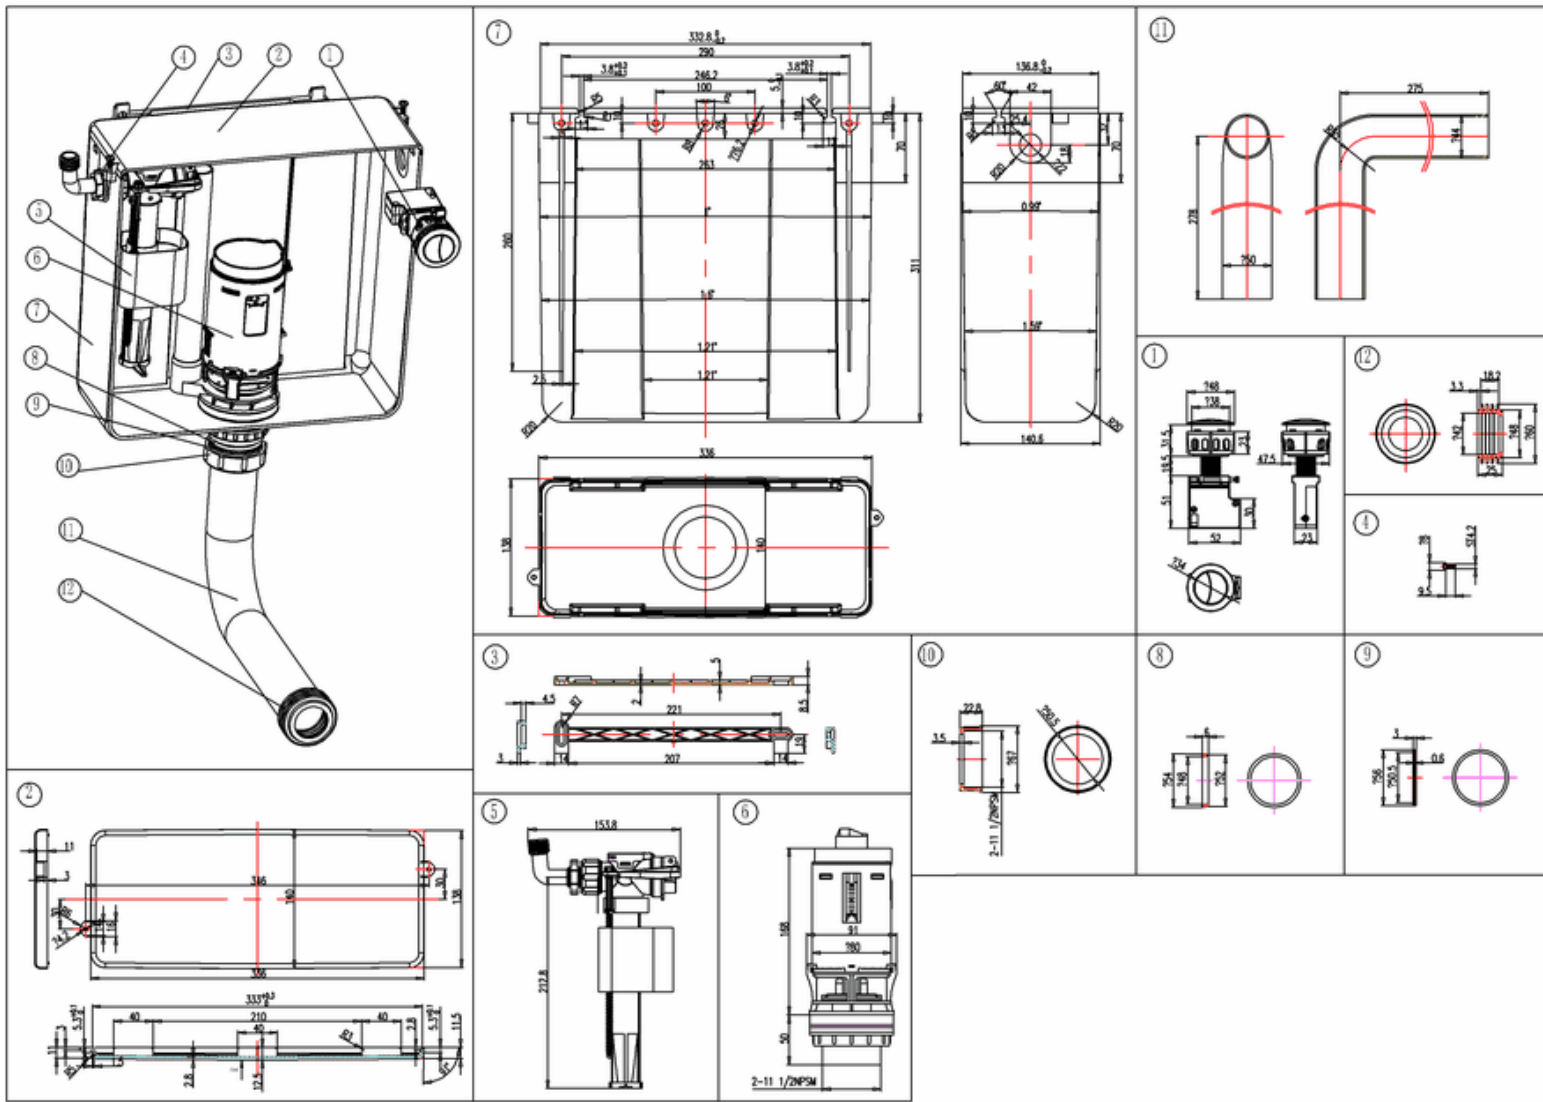

bathstore

41100060160 - BATHSTORE DUAL CONCEALED CISTERN POLY JACKET TOP ACCESS 400x357x160

**bath
store**

(600W x 850H x 305D) +/- 2mm