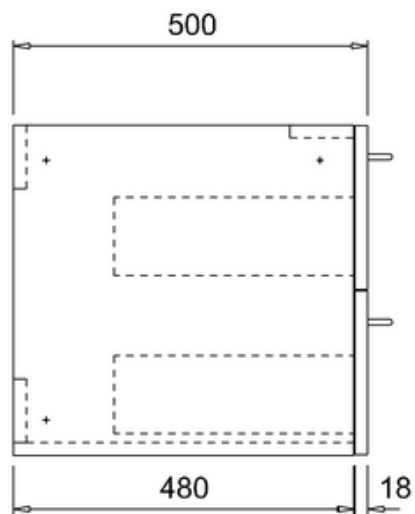

**bathstore**

**41405015500 - WATERSIDE GLOSS BLACK 600 WALL HUNG UNIT  
W600 D500 H466**

**bath  
store**

41200240710

**WATERSIDE 600 GLOSS WHITE  
WORKTOP**