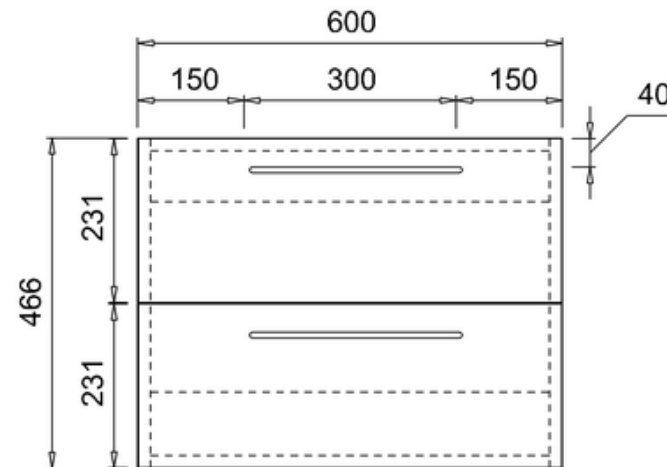

**bathstore**

**41405015500 - WATERSIDE GLOSS BLACK 600 WALL HUNG UNIT  
W600 D500 H466**

**bath  
store**

41200240710

**WATERSIDE 600 GLOSS WHITE  
WORKTOP**