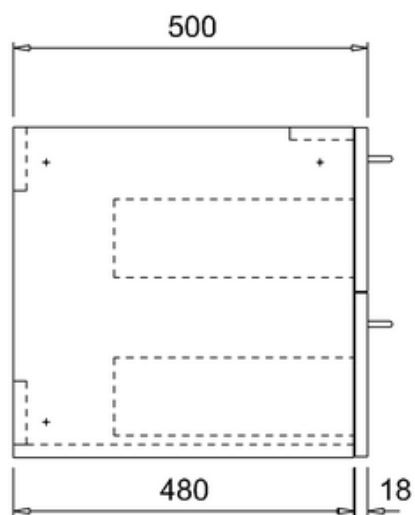

bathstore

**41405015500 - WATERSIDE GLOSS BLACK 600 WALL HUNG UNIT
W600 D500 H466**

**bath
store**

41200240730

**WATERSIDE 600 CARRARA
WHITE WORKTOP**