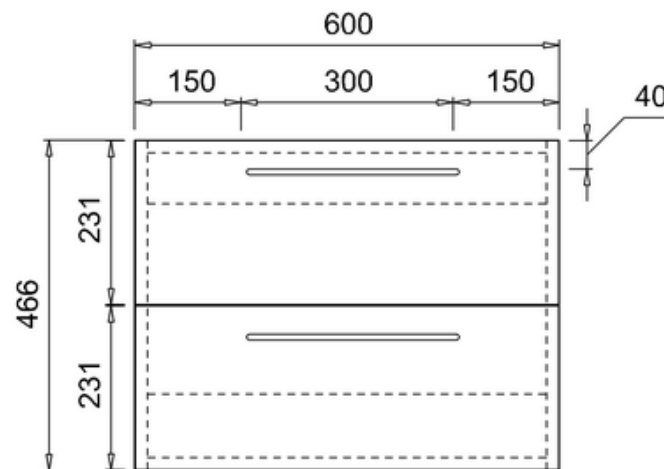

bathstore

**41405015500 - WATERSIDE GLOSS BLACK 600 WALL HUNG UNIT
W600 D500 H466**

**bath
store**

41200240730

**WATERSIDE 600 CARRARA
WHITE WORKTOP**