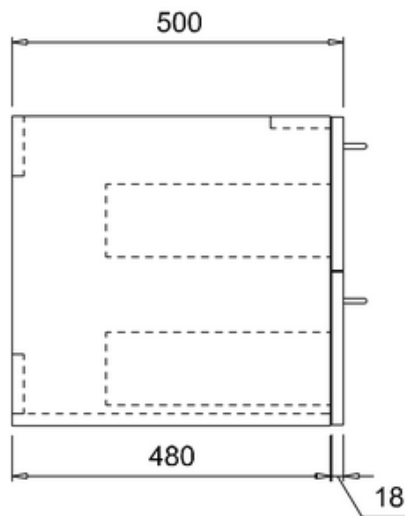

bathstore

**41405016510 - Waterside Gloss white 900 Wall hung unit W900
D500 H466**

**bath
store**

41200240710

**WATERSIDE 600 GLOSS WHITE
WORKTOP**