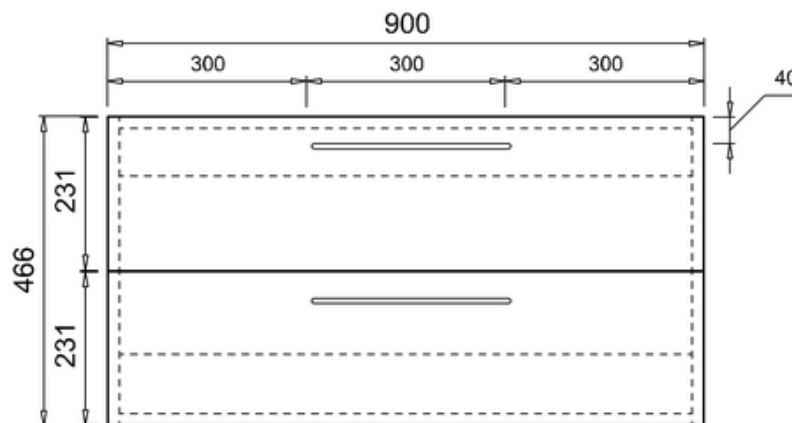

bathstore

**41405016510 - Waterside Gloss white 900 Wall hung unit W900
D500 H466**

**bath
store**

41200240710

**WATERSIDE 600 GLOSS WHITE
WORKTOP**