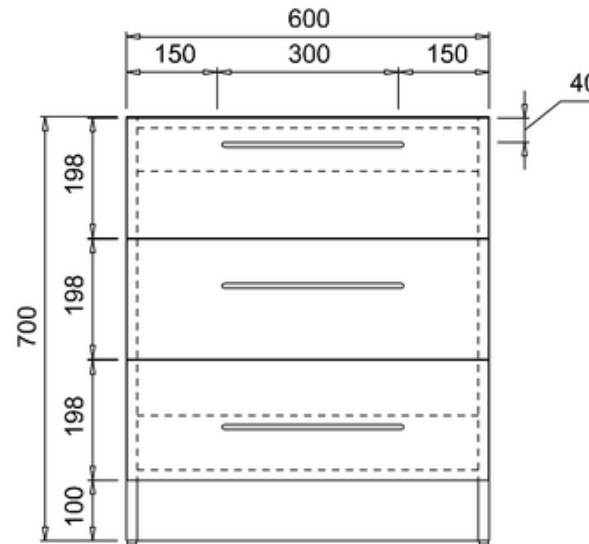

**bathstore**

**41405016520 - Waterside Gloss white 600 floor standing unit W600  
D500 H694**

**bath  
store**

41200240730

**WATERSIDE 600 CARRARA  
WHITE WORKTOP**