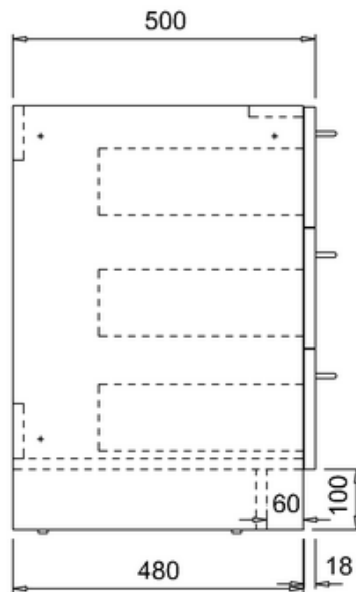

**bathstore**

**41405016520 - Waterside Gloss white 600 floor standing unit W600  
D500 H694**

**bath  
store**

41200240730

**WATERSIDE 600 CARRARA  
WHITE WORKTOP**