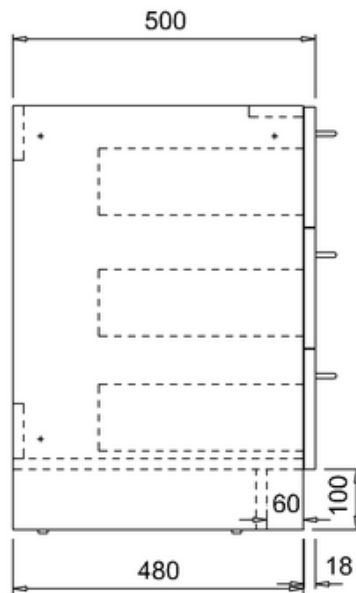

bathstore

41405015520 - WATERSIDE GLOSS BLACK 600 FLOOR STANDING UNIT W600 D500 H694

**bath
store**

41200240710

**WATERSIDE 600 GLOSS WHITE
WORKTOP**