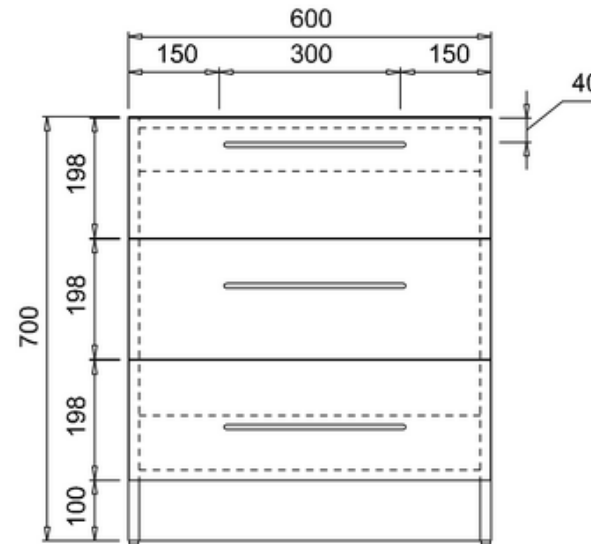

bathstore

41405015520 - WATERSIDE GLOSS BLACK 600 FLOOR STANDING UNIT W600 D500 H694

**bath
store**

41200240710

**WATERSIDE 600 GLOSS WHITE
WORKTOP**