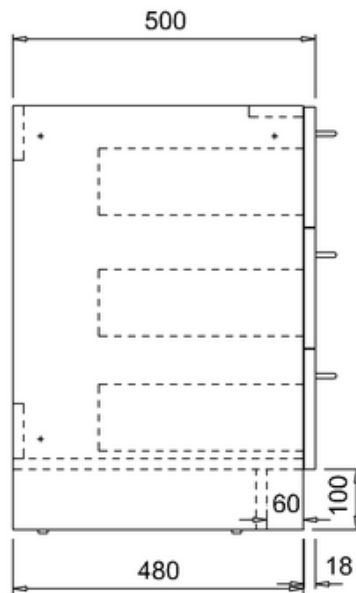

bathstore

**41405015520 - WATERSIDE GLOSS BLACK 600 FLOOR
STANDING UNIT W600 D500 H694**

41200240720

**WATERSIDE 600 BLACK GRANITE
WORKTOP**