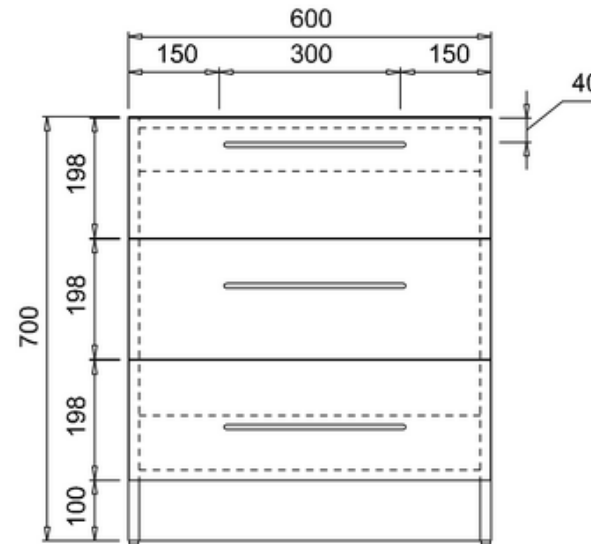

bathstore

**41405015520 - WATERSIDE GLOSS BLACK 600 FLOOR
STANDING UNIT W600 D500 H694**

41200240720

**WATERSIDE 600 BLACK GRANITE
WORKTOP**