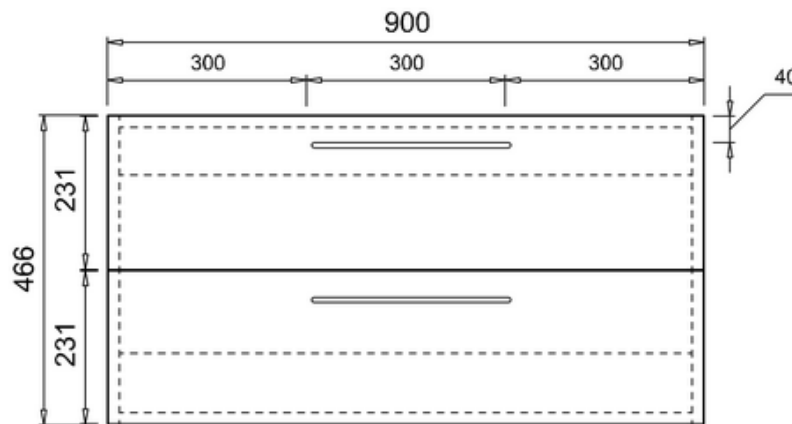

**bathstore**

**41405016510 - Waterside Gloss white 900 Wall hung unit W900  
D500 H466**

**bath  
store**

41200240740

**WATERSIDE 900 GLOSS WHITE  
WORKTOP**