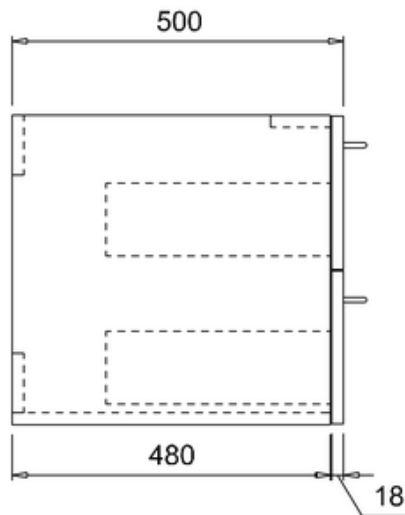

**bathstore**

**41405016510 - Waterside Gloss white 900 Wall hung unit W900  
D500 H466**

**bath  
store**

41200240740

**WATERSIDE 900 GLOSS WHITE  
WORKTOP**