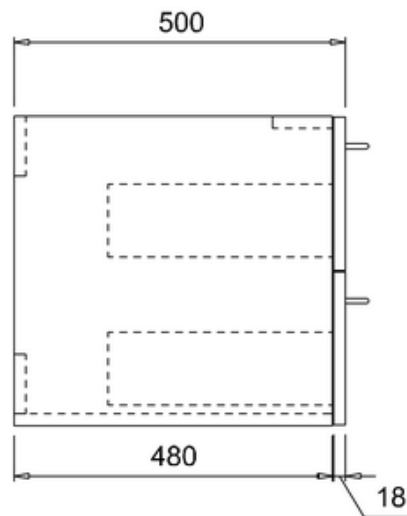

bathstore

**41405016510 - Waterside Gloss white 900 Wall hung unit W900
D500 H466**

41200240760

WATERSIDE 900 CARRARA
WHITE WORKTOP