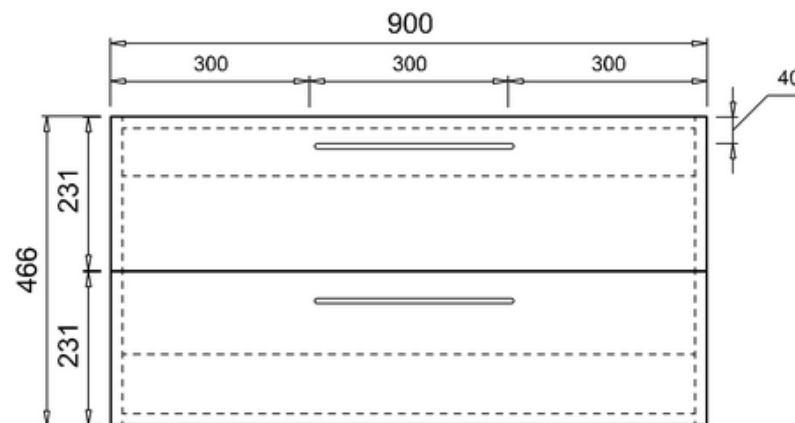

bathstore

**41405016510 - Waterside Gloss white 900 Wall hung unit W900
D500 H466**

41200240760

WATERSIDE 900 CARRARA
WHITE WORKTOP