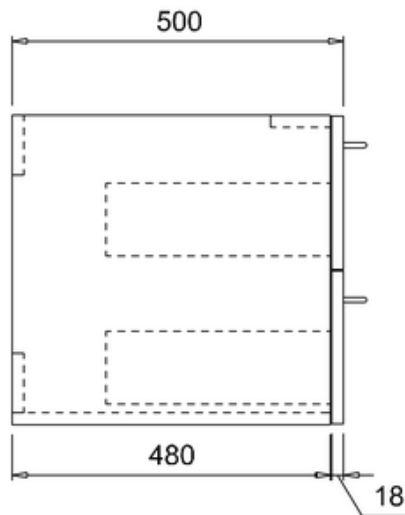

bathstore

**41405016510 - Waterside Gloss white 900 Wall hung unit W900
D500 H466**

**bath
store**

41200240760

**WATERSIDE 900 CARRARA
WHITE WORKTOP**