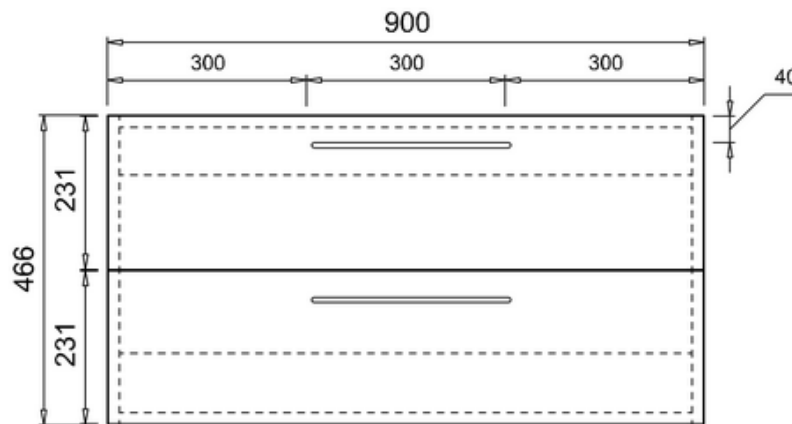

bathstore

**41405016510 - Waterside Gloss white 900 Wall hung unit W900
D500 H466**

**bath
store**

41200240760

**WATERSIDE 900 CARRARA
WHITE WORKTOP**