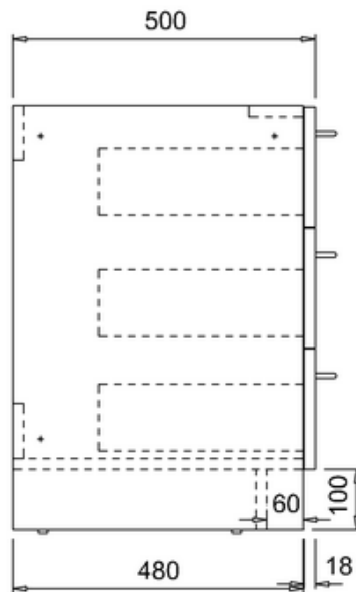

bathstore

**41405016520 - Waterside Gloss white 600 floor standing unit W600
D500 H694**

41200240760

WATERSIDE 900 CARRARA
WHITE WORKTOP