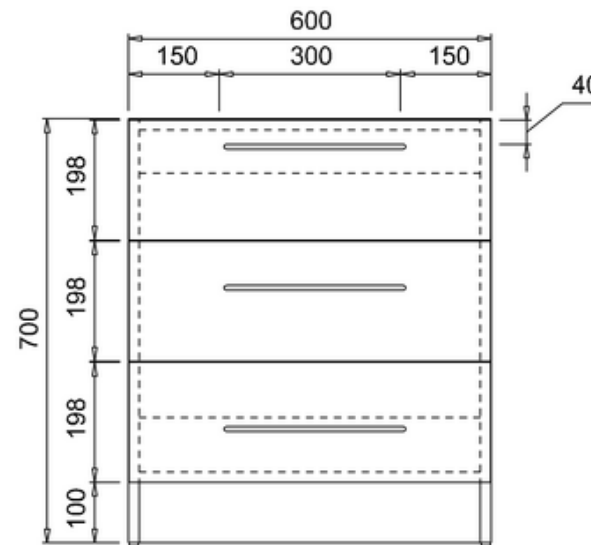

bathstore

**41405016520 - Waterside Gloss white 600 floor standing unit W600
D500 H694**

41200240760

WATERSIDE 900 CARRARA
WHITE WORKTOP