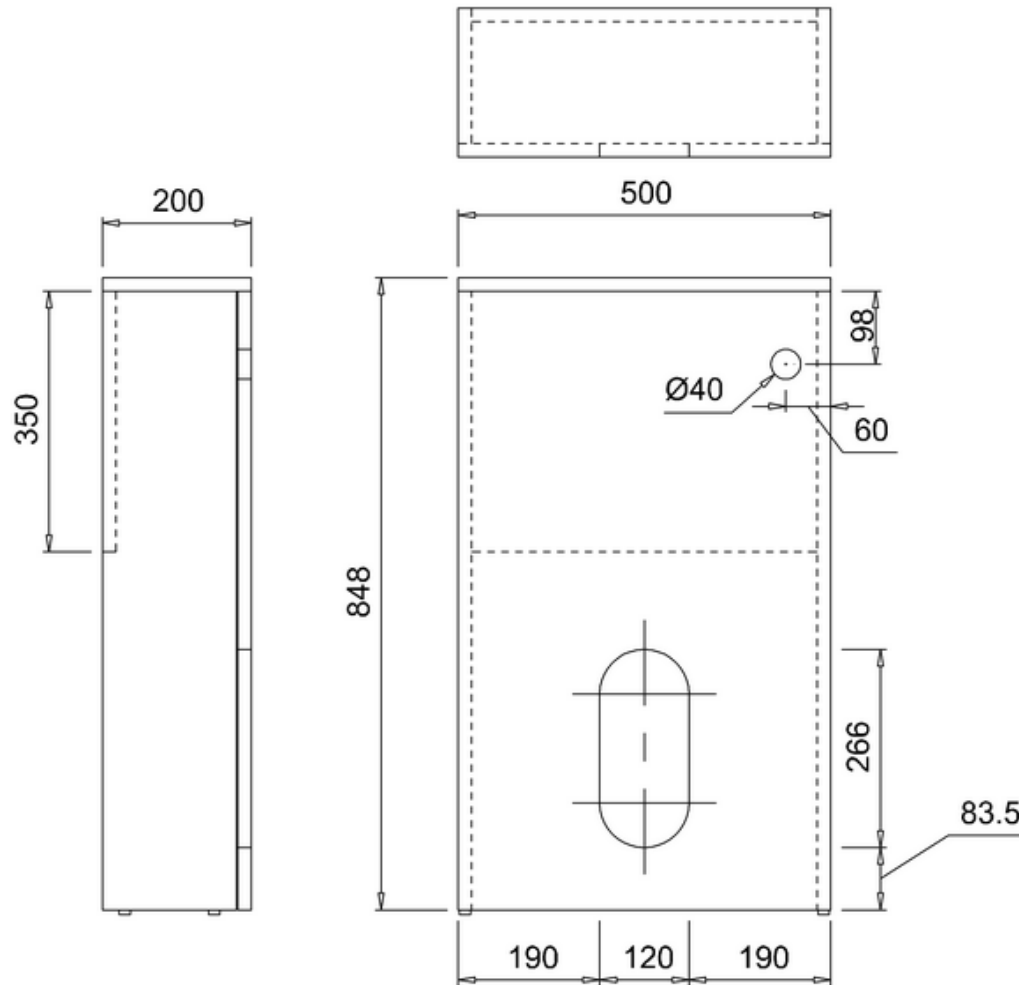

bathstore

**41405016540 - Waterside Gloss white 500 WC floor standing unit
W500 D200 H850**

bathstore

41100060160 - BATHSTORE DUAL CONCEALED CISTERN POLY JACKET TOP ACCESS 400x357x160