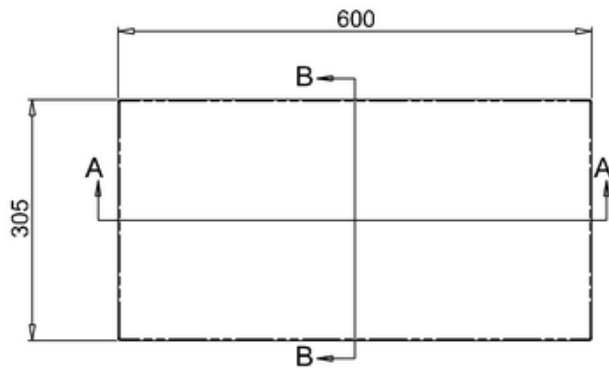

bathstore

41405018600-MYPLAN WORKTOP FOR 600 x 450 BASIN UNIT LAVA

B-B

A-A

C
SCALE 1:2

PERSPECTIVE
SCALE 1:20