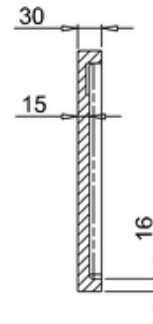

bathstore

41405018600-MYPLAN WORKTOP FOR 600 x 450 BASIN UNIT LAVA

B-B

A-A

C
SCALE 1:2

PERSPECTIVE
SCALE 1:20