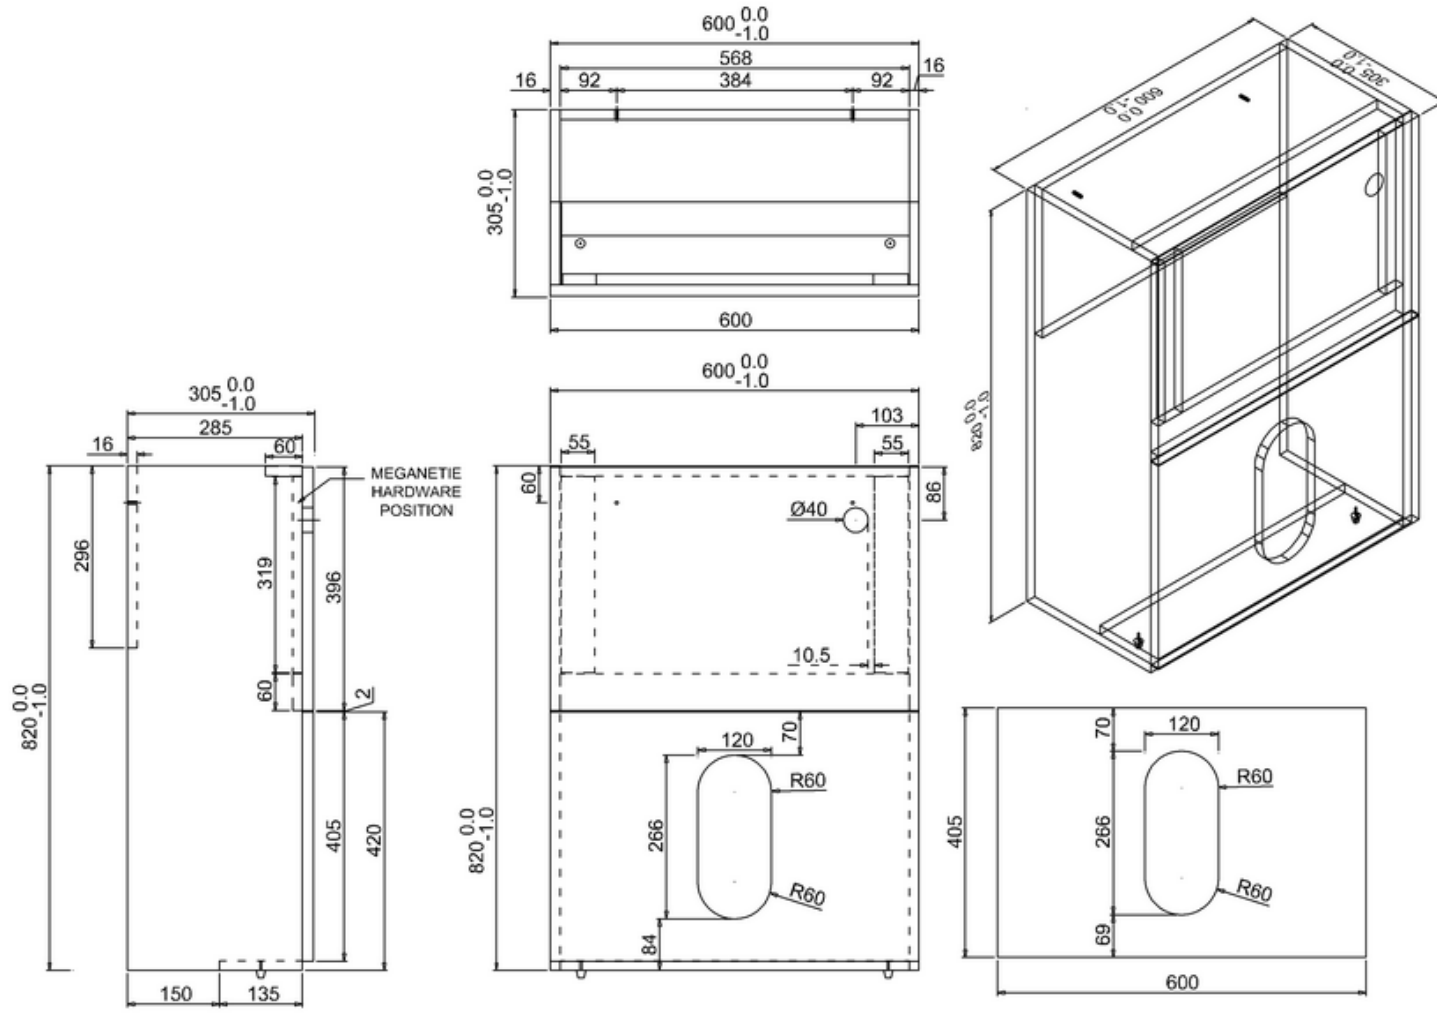

# 41405018680-MyPlan 600 BACK TO WALL WC UNIT EXC FITTING W600 D305 H820 LAVA

# 41100060170 - MyRoom DUAL CONCEALED CISTERN POLY JACKET FRONT TOP ACCESS 340x365x145