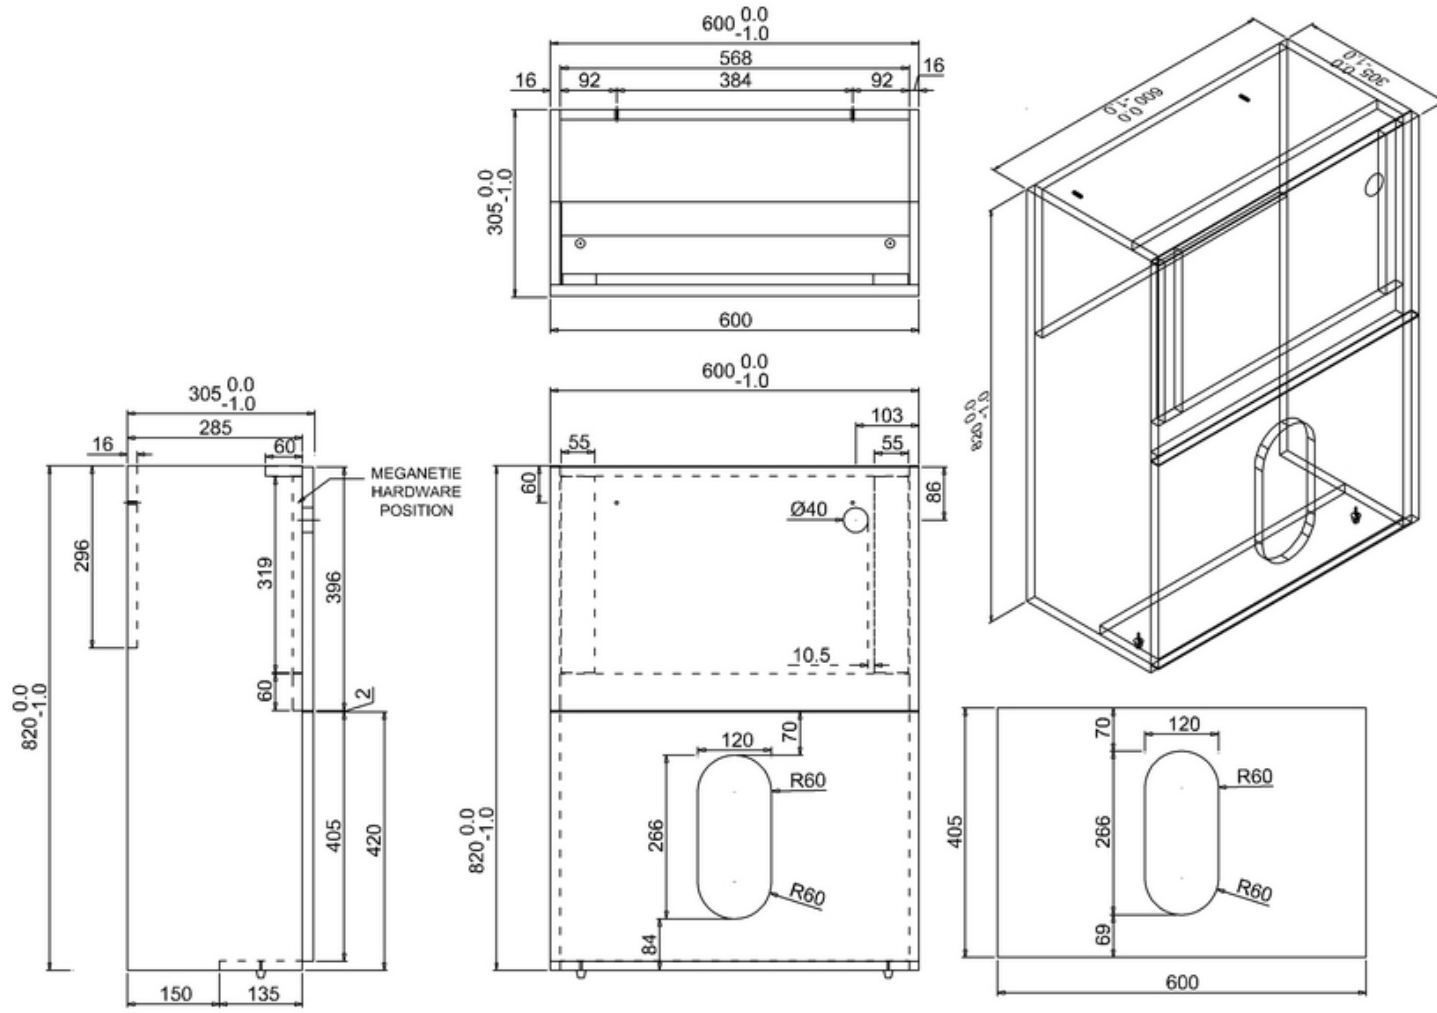

bathstore

41405018680-MyPlan 600 BACK TO WALL WC UNIT EXC FITTING W600 D305 H820 LAVA

bathstore

41405011290 - MyPlan 600 BACK TO WALL WC UNIT OAK EXC FITTING W600 D305 H820

bathstore

41405011450 - MyPlan 600 BIDET BOARD OAK W600 H180