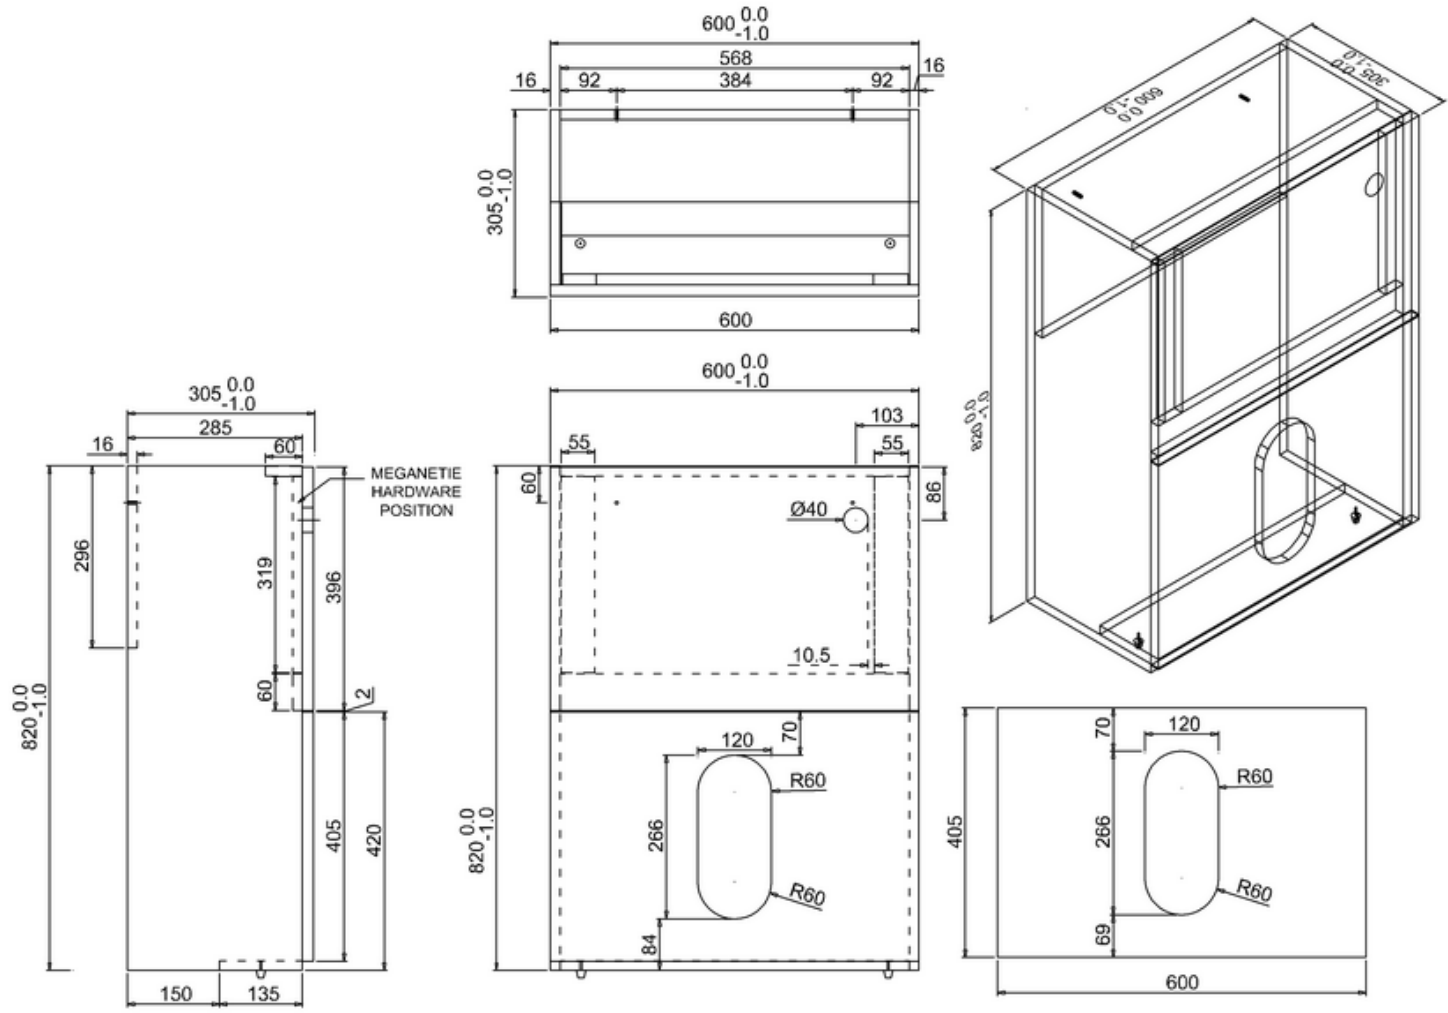

bathstore

41405018680-MyPlan 600 BACK TO WALL WC UNIT EXC FITTING W600 D305 H820 LAVA

bathstore

41405011290 - MyPlan 600 BACK TO WALL WC UNIT OAK EXC FITTING W600 D305 H820

bathstore

41405011450 - MyPlan 600 BIDET BOARD OAK W600 H180