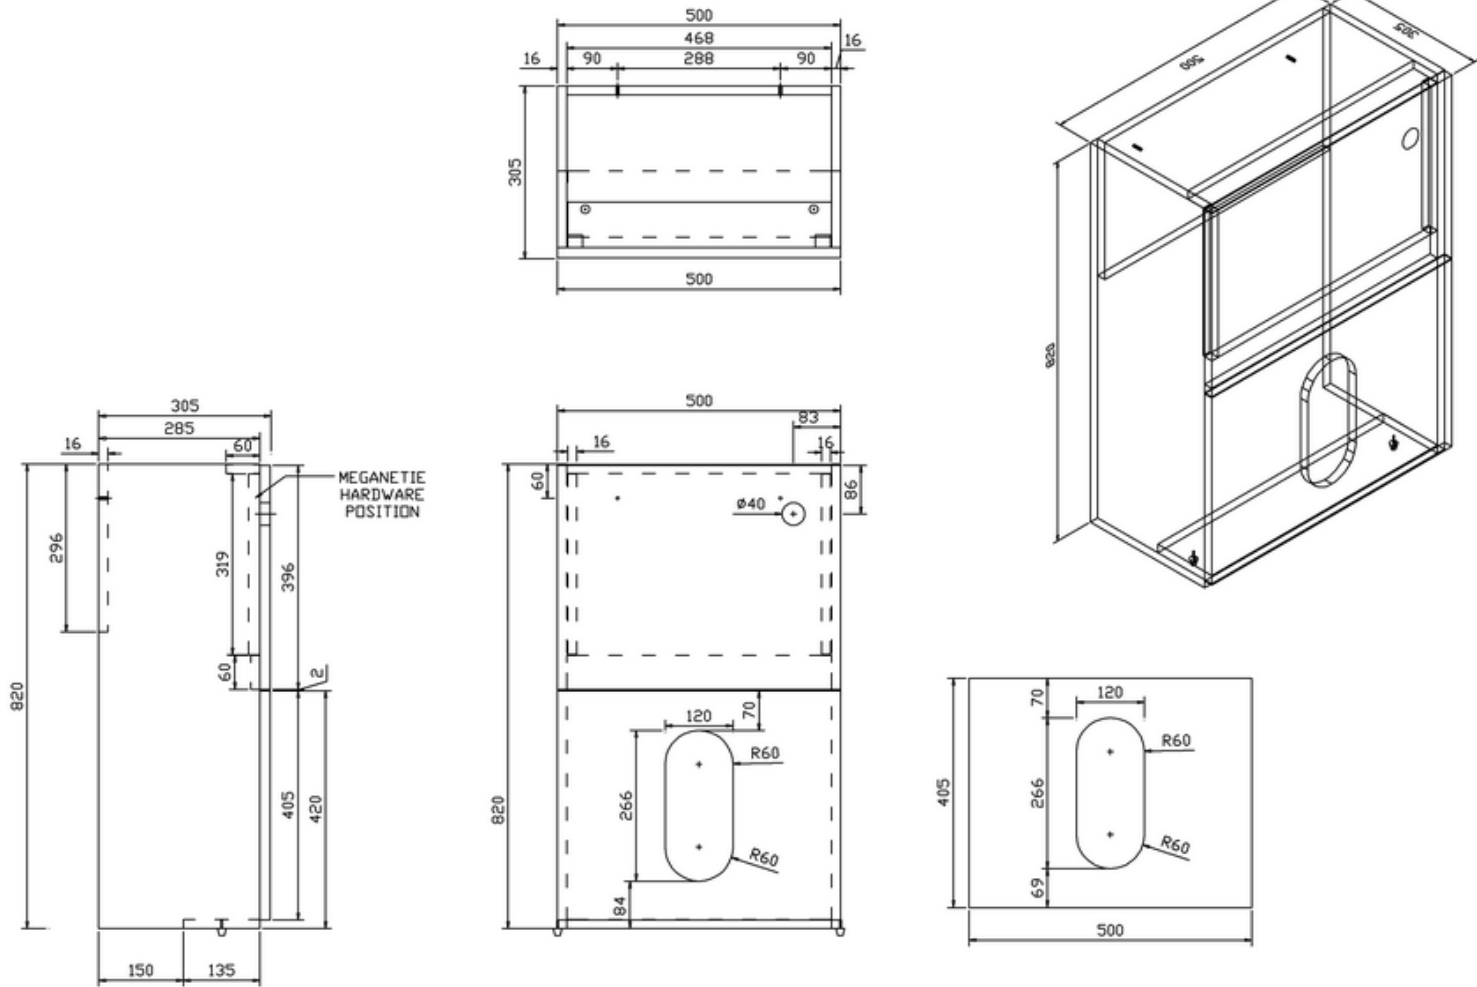

**41405010815 - Myplan 500 back to wall WC unit gloss white EXC fitting W500 D305 H820**

**bathstore**

## 41100060170 - MyRoom DUAL CONCEALED CISTERN POLY JACKET FRONT TOP ACCESS 340x365x145