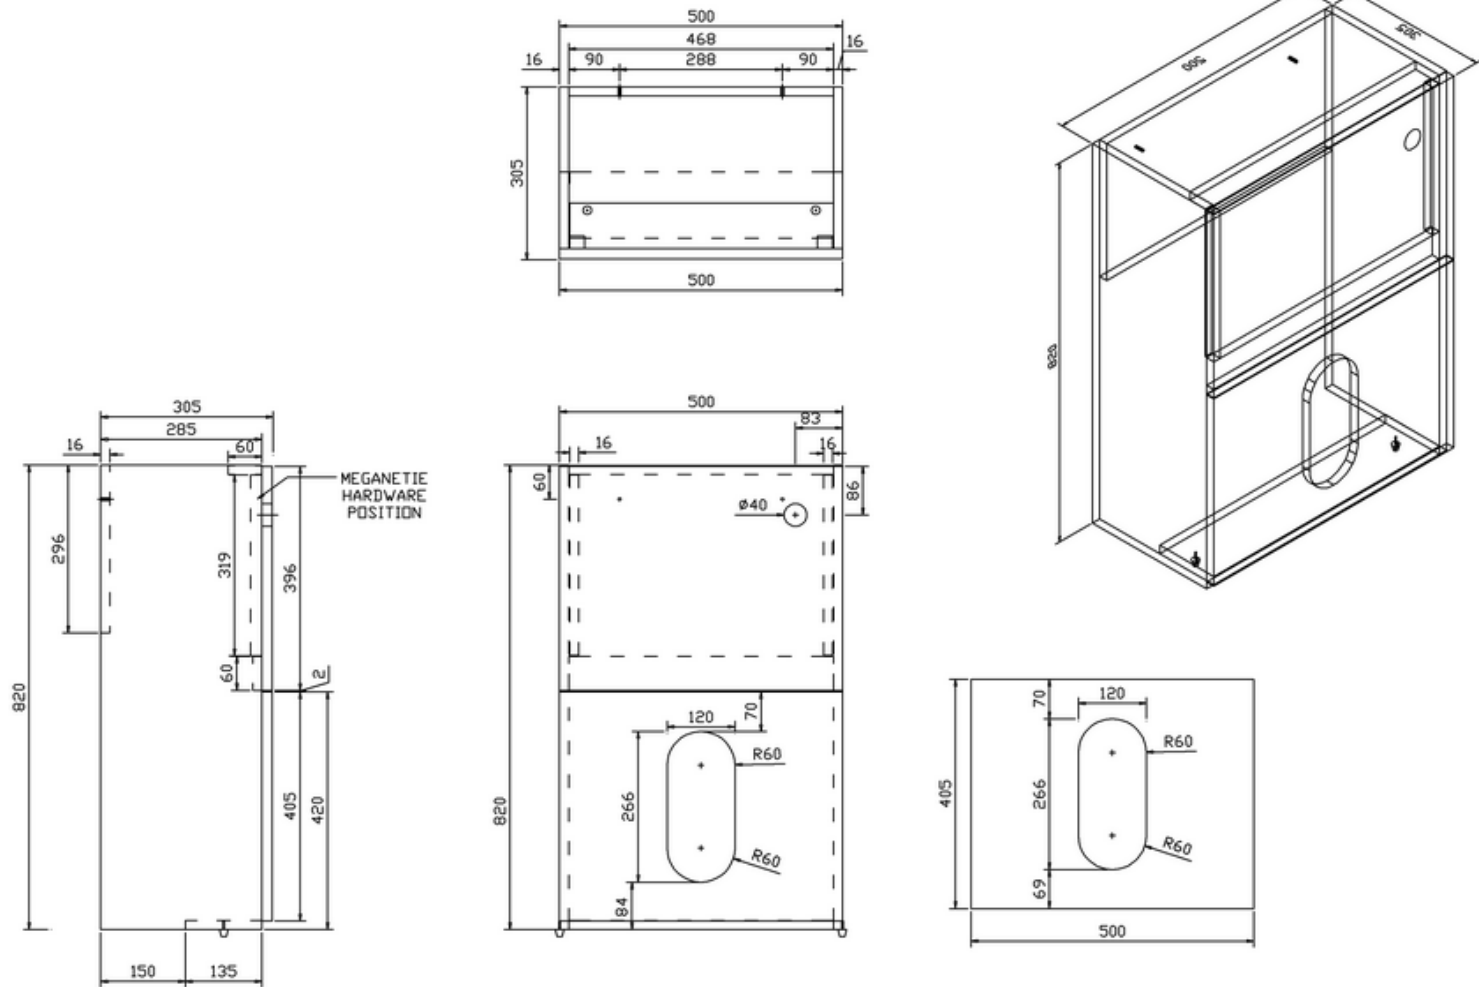

**41405011055 - Myplan 500 back to wall WC unit wenge EXC fitting
W500 D305 H820**

bathstore

41100060170 - MyRoom DUAL CONCEALED CISTERN POLY JACKET FRONT TOP ACCESS 340x365x145