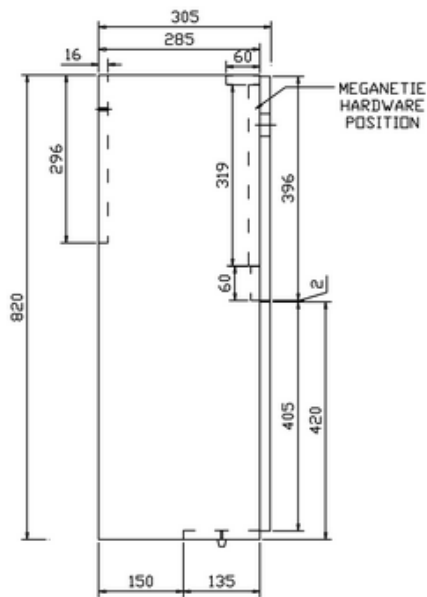

# 41405011295 - Myplan 500 back to wall WC unit oak EXC fitting W500 D305 H820

**bathstore**

## 41100060170 - MyRoom DUAL CONCEALED CISTERN POLY JACKET FRONT TOP ACCESS 340x365x145