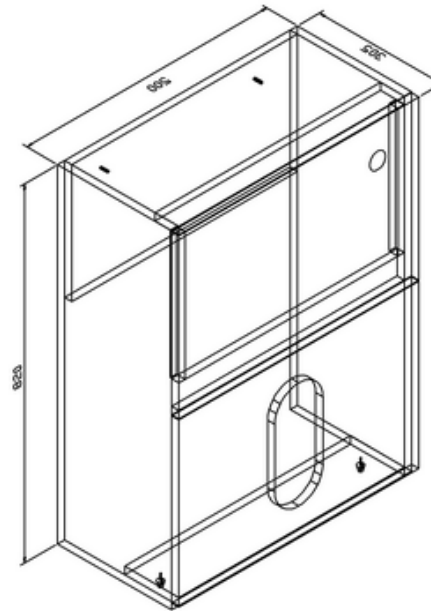

# 41405011295 - Myplan 500 back to wall WC unit oak EXC fitting W500 D305 H820

**bathstore**

## 41100060170 - MyRoom DUAL CONCEALED CISTERN POLY JACKET FRONT TOP ACCESS 340x365x145