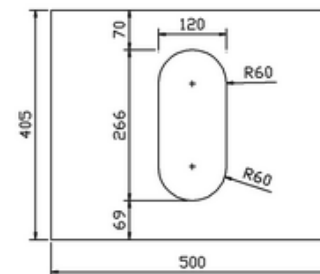

# 41405011295 - Myplan 500 back to wall WC unit oak EXC fitting W500 D305 H820

**bathstore**

## 41100060170 - MyRoom DUAL CONCEALED CISTERN POLY JACKET FRONT TOP ACCESS 340x365x145