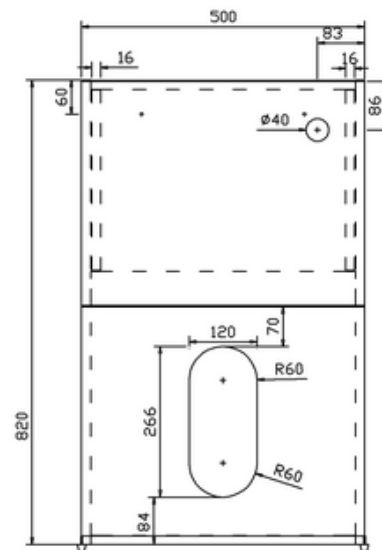

# 41405011295 - Myplan 500 back to wall WC unit oak EXC fitting W500 D305 H820

**bathstore**

## 41100060170 - MyRoom DUAL CONCEALED CISTERN POLY JACKET FRONT TOP ACCESS 340x365x145