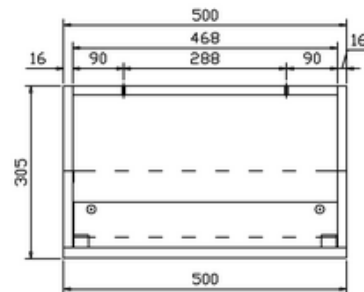

# 41405011295 - Myplan 500 back to wall WC unit oak EXC fitting W500 D305 H820

**bathstore**

## 41100060170 - MyRoom DUAL CONCEALED CISTERN POLY JACKET FRONT TOP ACCESS 340x365x145