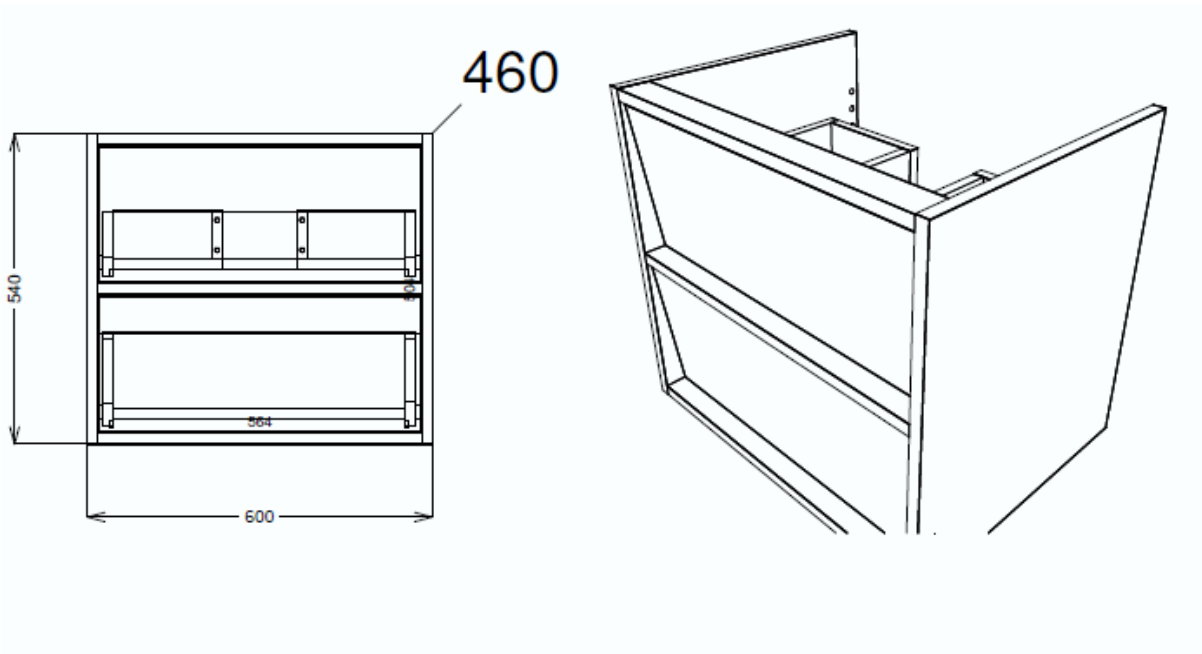

**bath  
store**

SLANT NEBRASKA OAK 600 BASIN UNIT

41405018900

**bath  
store**

LINCOLN / SLANT CERAMIC BASIN 810 x 465

41200240220