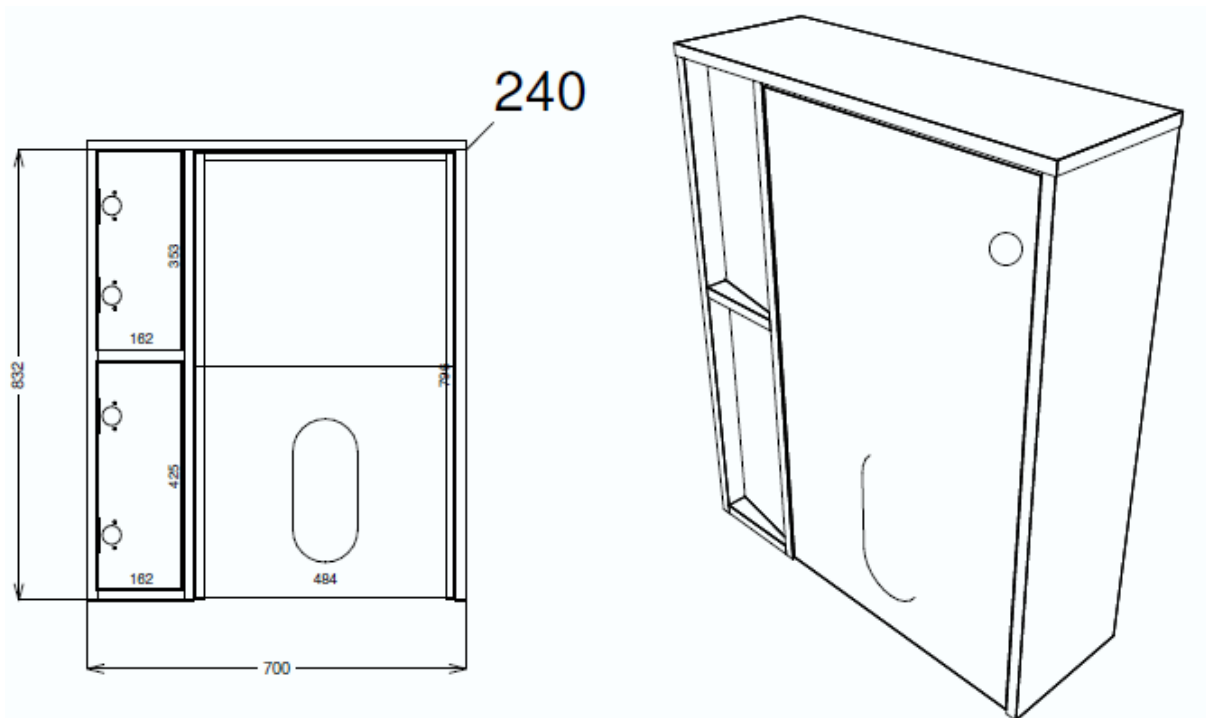

**bath
store**

SLANT NEBRASKA OAK 700 BACK TO WALL OR
WALL HUNG UNIT

41405018940

bathstore

41100060160 - BATHSTORE DUAL CONCEALED CISTERN POLY JACKET TOP ACCESS 400x357x160