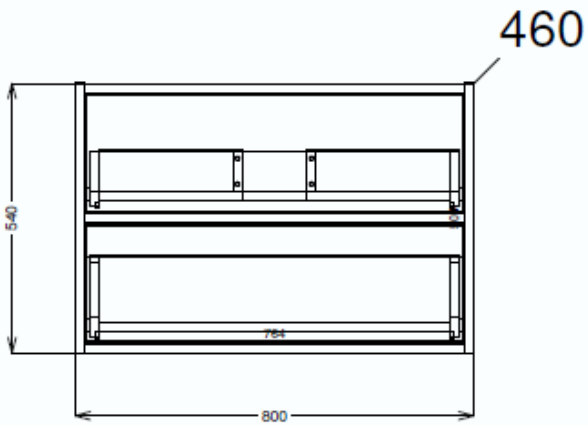

**bath
store**

SLANT 800MM BASIN UNIT OAK

41405018410

**bath
store**

LINCOLN / SLANT CERAMIC BASIN 810 x 465

41200240220