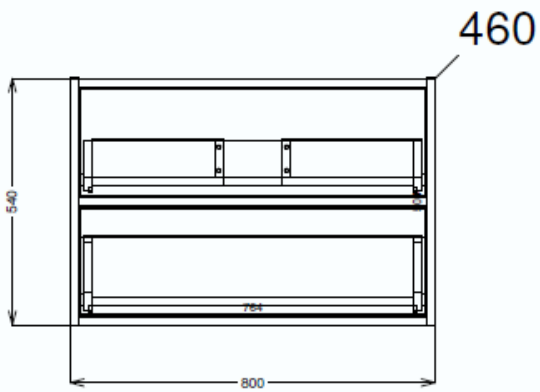

**bath
store**

SLANT 800MM BASIN UNIT WALNUT

41405018510

**bath
store**

LINCOLN / SLANT CERAMIC BASIN 810 x 465

41200240220