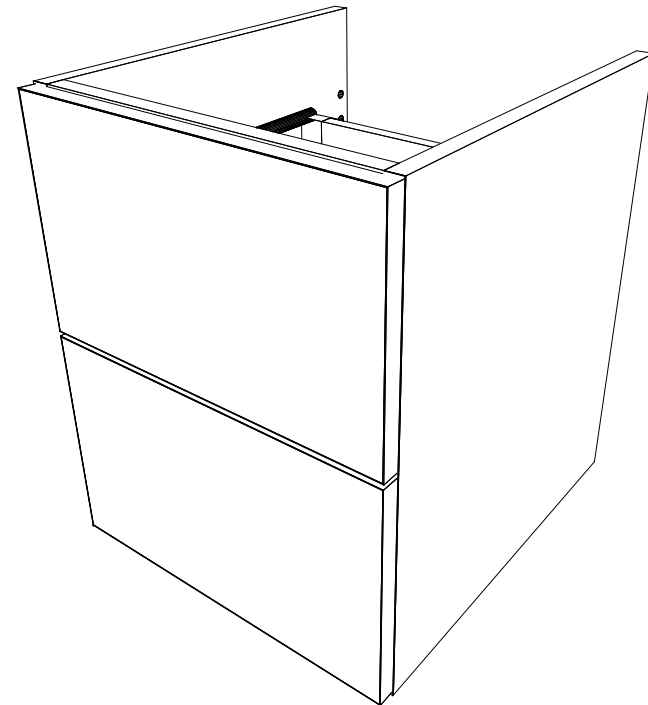

**bath
store**

(800W x 500H x 450D) +/- 2mm

Vermont -

Wall Mounted Unit

(400W x 500H x 450D) +/- 2mm

**bath
store**

41200240670

VERMONT 1200 GLOSS WHITE

WORKTOP 1210 x 455