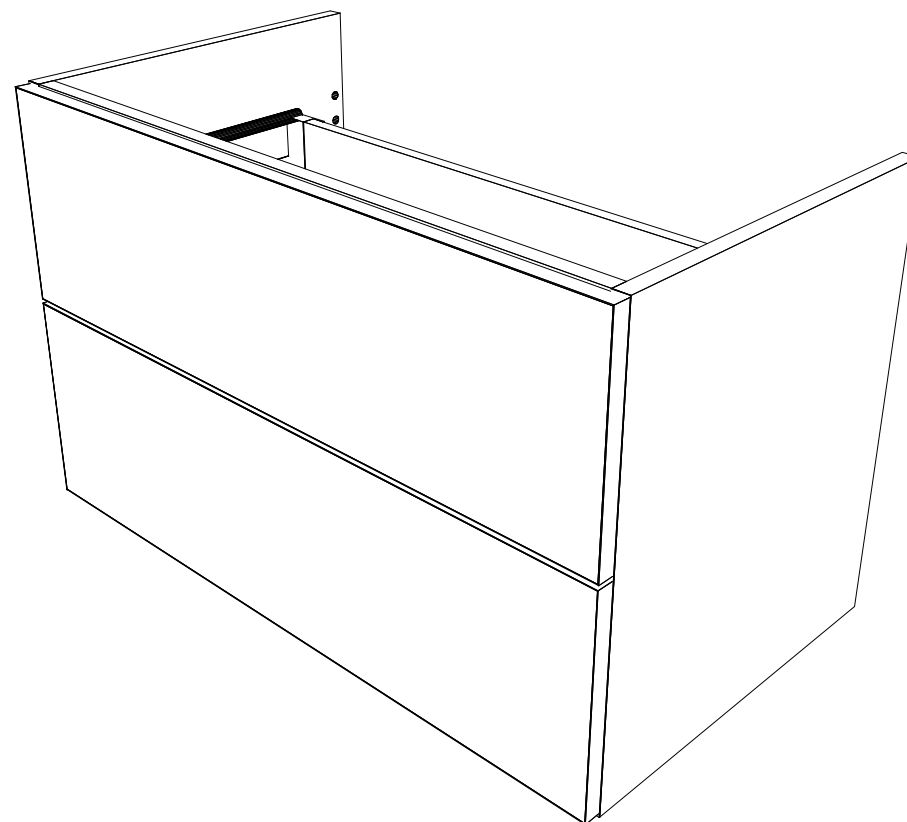

**bath
store**

(800W x 500H x 450D) +/- 2mm

Vermont -

Wall Mounted Unit

(400W x 500H x 450D) +/- 2mm

**bath
store**

41200240670

VERMONT 1200 GLOSS WHITE

WORKTOP 1210 x 455