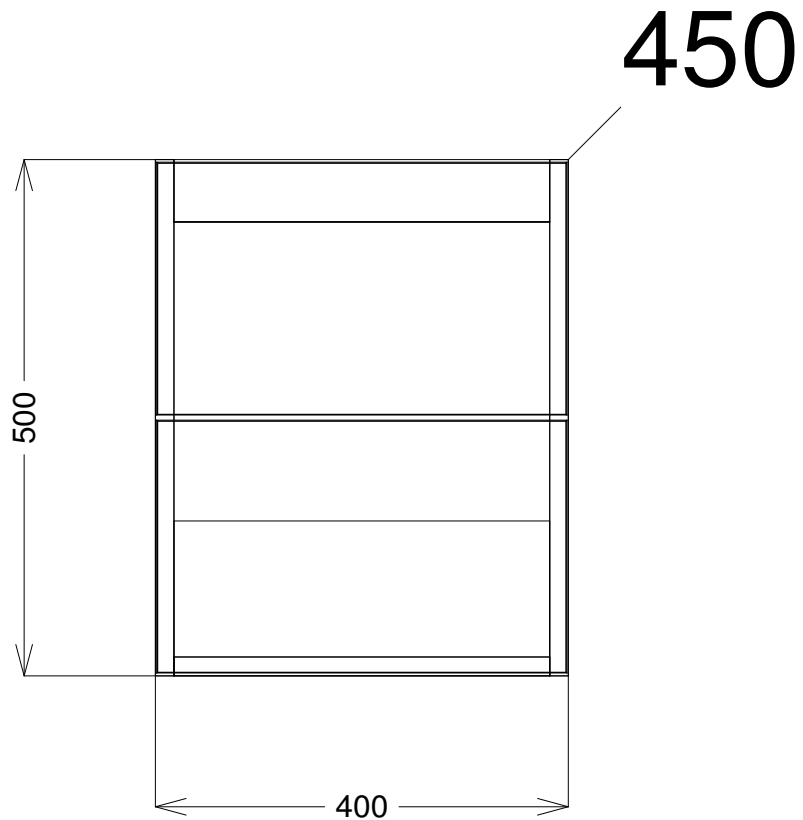

**bath
store**

(800W x 500H x 450D) +/- 2mm

Vermont -

Wall Mounted Unit

(400W x 500H x 450D) +/- 2mm

**bath
store**

41200240670

VERMONT 1200 GLOSS WHITE

WORKTOP 1210 x 455