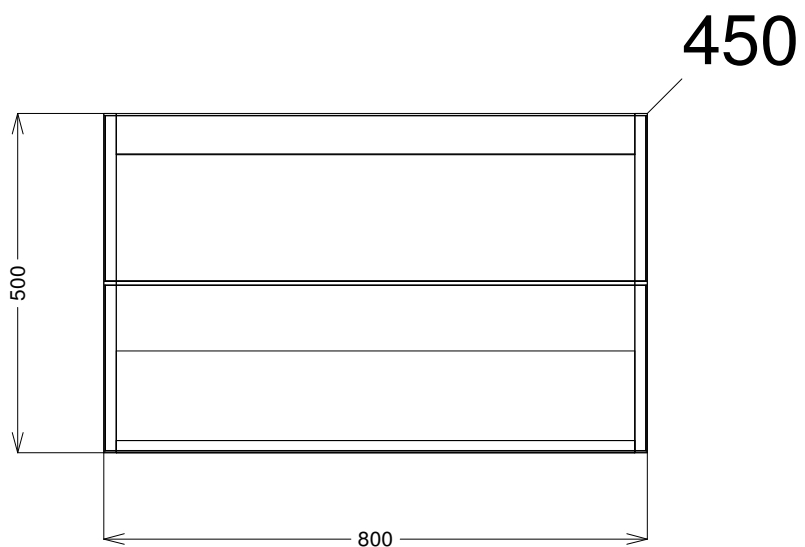

**bath
store**

(800W x 500H x 450D) +/- 2mm

Vermont -

Wall Mounted Unit

(400W x 500H x 450D) +/- 2mm

**bath
store**

41200240670

VERMONT 1200 GLOSS WHITE

WORKTOP 1210 x 455