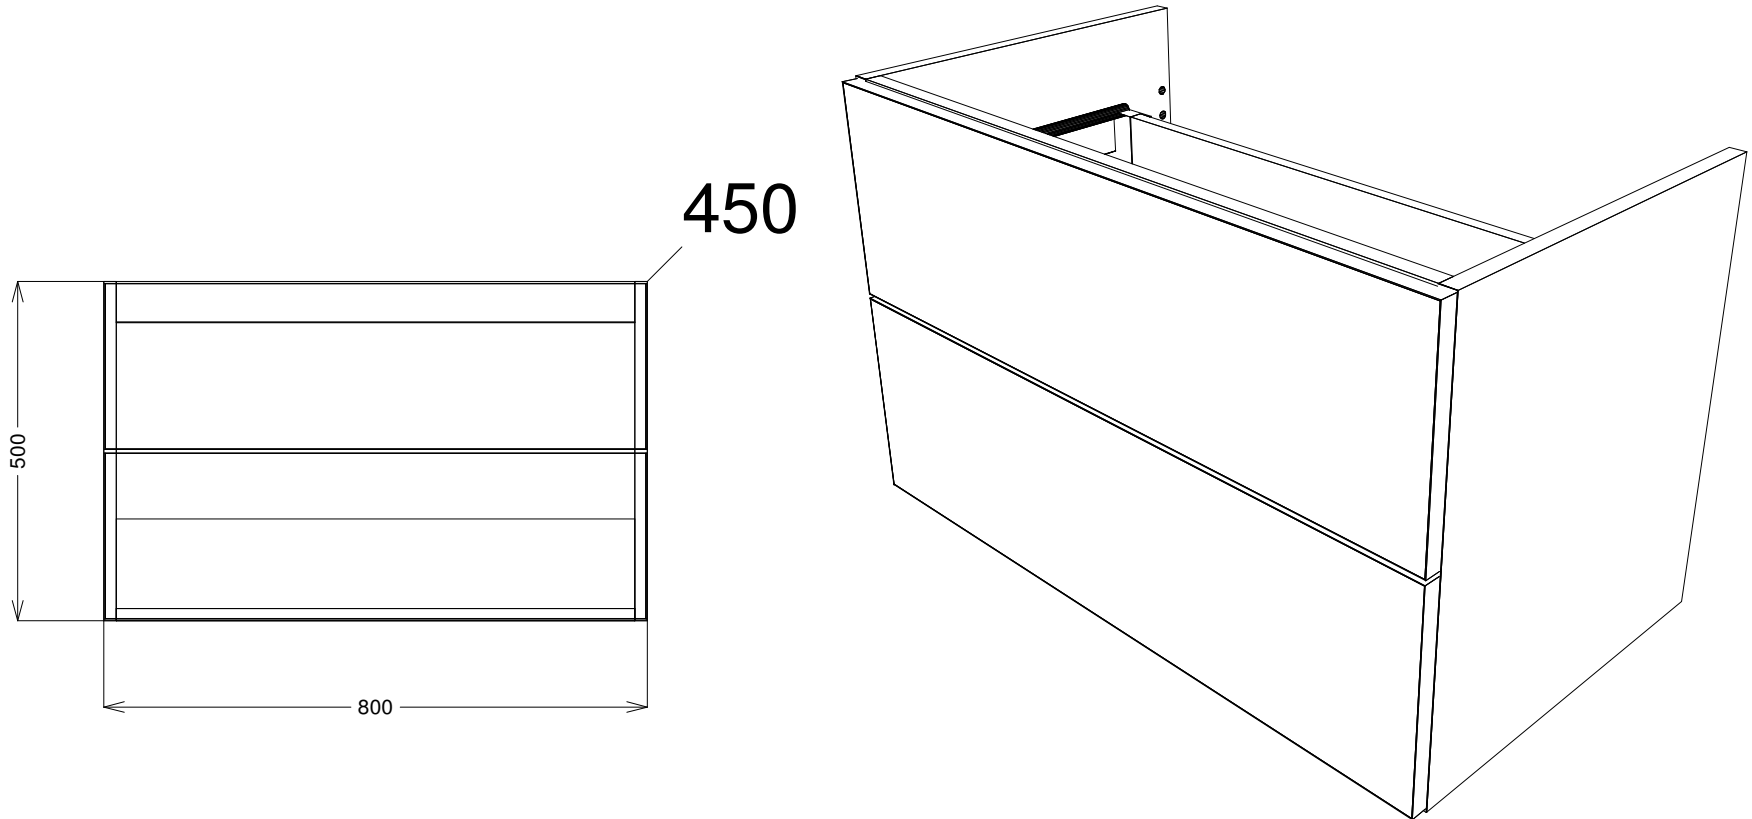

**bath
store**

Vermont - Gloss White 400 Wall Mounted Unit (41405017600)

(400W x 500H x 450D) +/- 2mm

41200240670

VERMONT 1200 GLOSS WHITE

WORKTOP 1210 x 455

**bath
store**

Vermont - Gloss White 800 Wall Mounted Unit (41405017620)

(800W x 500H x 450D) +/- 2mm

**bath
store**

Vermont - Gloss White 400 Wall Mounted Unit (41405017600)

(400W x 500H x 450D) +/- 2mm