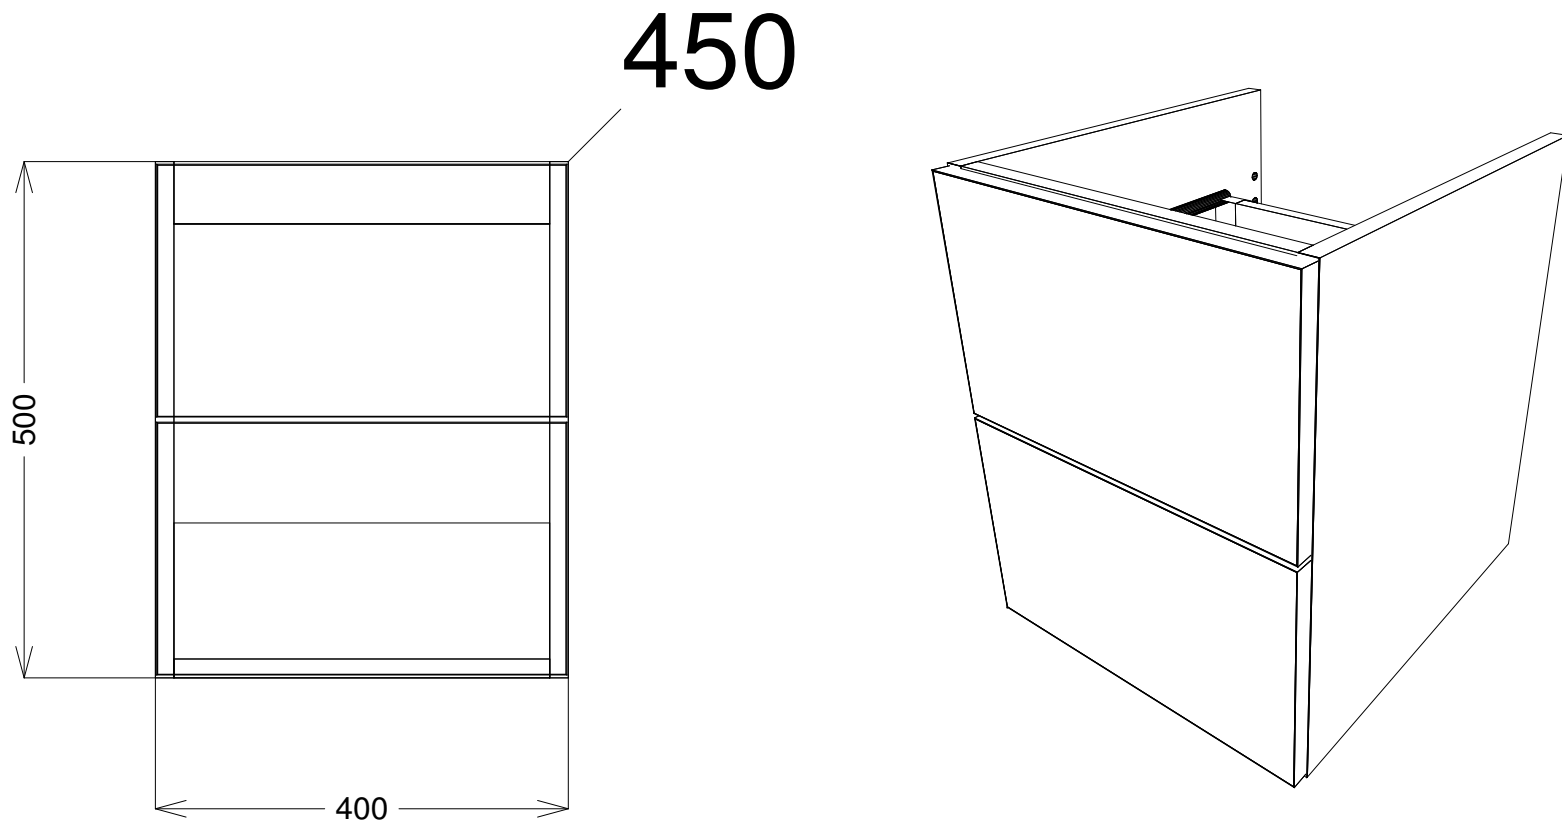

**bath
store**

Vermont - Gloss White 400 Wall Mounted Unit (41405017600)

(400W x 500H x 450D) +/- 2mm

41200240670

VERMONT 1200 GLOSS WHITE

WORKTOP 1210 x 455

**bath
store**

Vermont - Gloss White 800 Wall Mounted Unit (41405017620)

(800W x 500H x 450D) +/- 2mm

**bath
store**

Vermont - Gloss White 400 Wall Mounted Unit (41405017600)

(400W x 500H x 450D) +/- 2mm