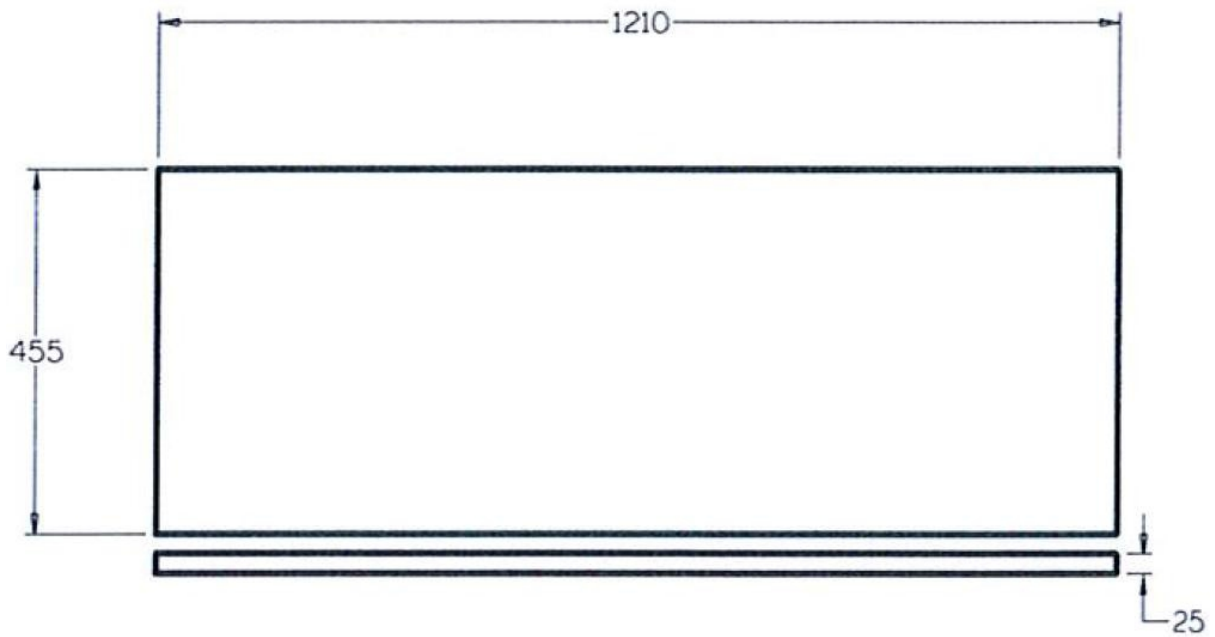

**bath
store**

Vermont - Gloss White 400 Wall Mounted Unit (41405017600)

(400W x 500H x 450D) +/- 2mm

41200240670

VERMONT 1200 GLOSS WHITE

WORKTOP 1210 x 455

**bath
store**

Vermont - Gloss White 800 Wall Mounted Unit (41405017620)

(800W x 500H x 450D) +/- 2mm

**bath
store**

Vermont - Gloss White 400 Wall Mounted Unit (41405017600)

(400W x 500H x 450D) +/- 2mm