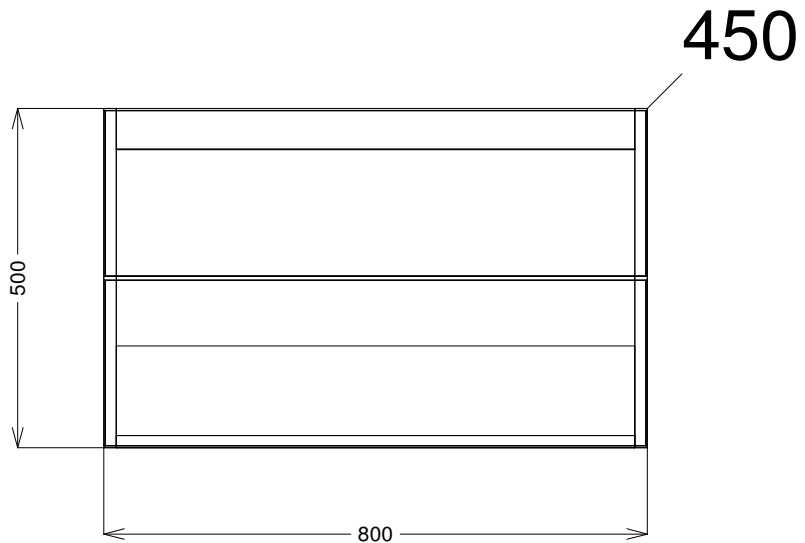

**bath
store**

(800W x 500H x 450D) +/- 2mm

VERMONT – BASIN DIMENSIONS (2)