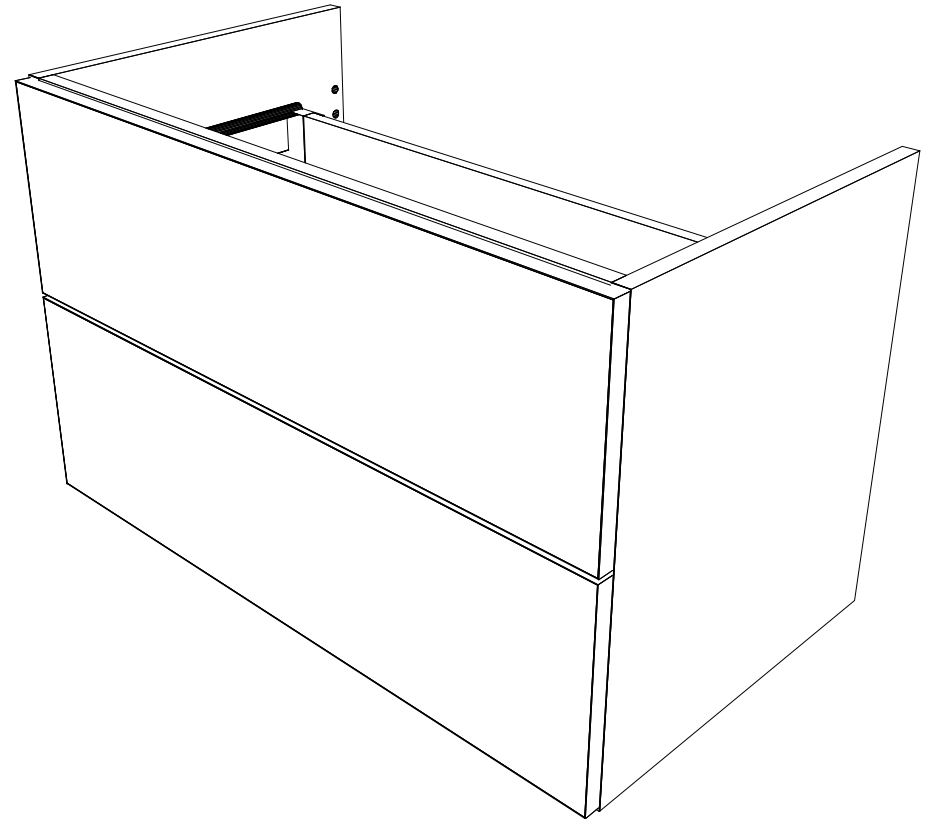

**bath
store**

(800W x 500H x 450D) +/- 2mm

VERMONT – BASIN DIMENSIONS (2)