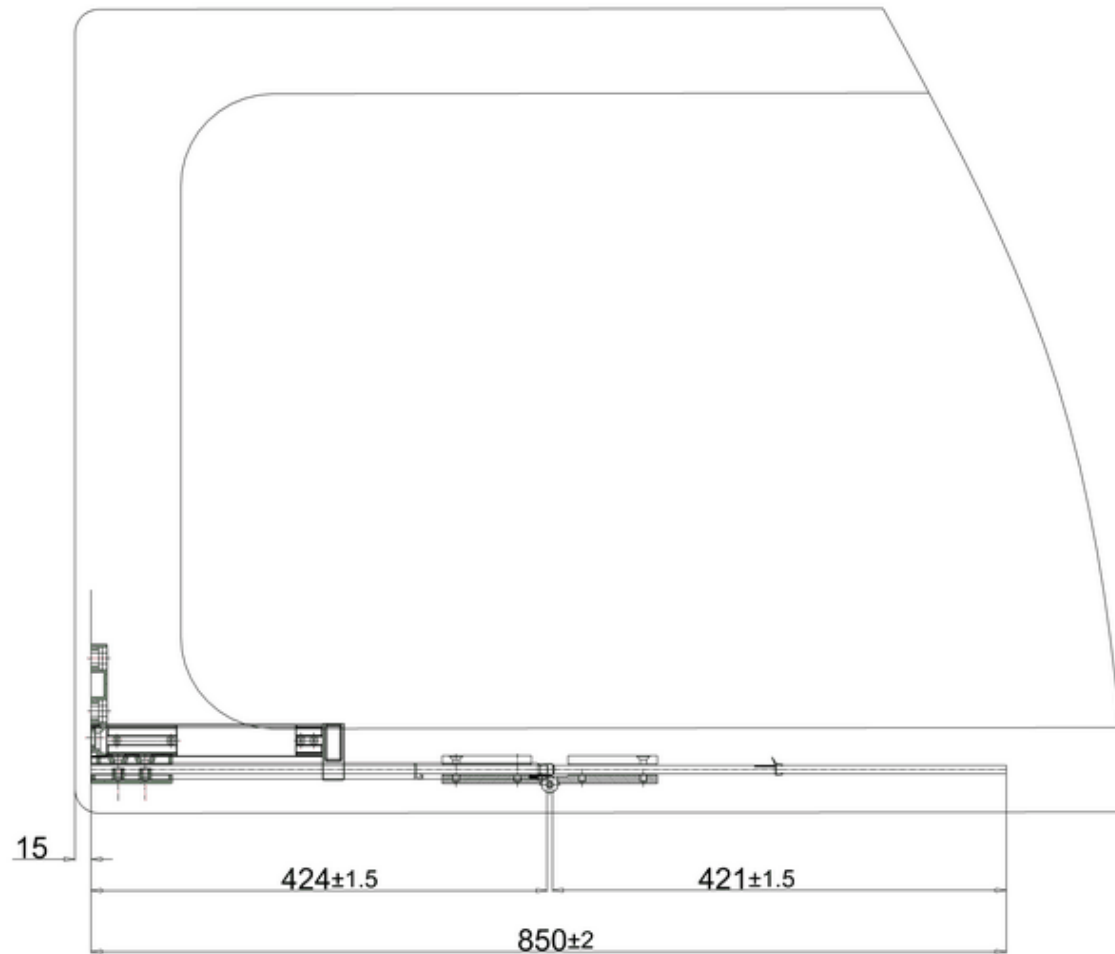

51000033860 - LIQUID BATH SCREEN CLEAN PLUS (SINGLE/DOUBLE SIDE) CHROME

Note:
Whole dimension tolerance is ± 5 .
Glass dimension tolerance is ± 2 .
Height: 1500mm.