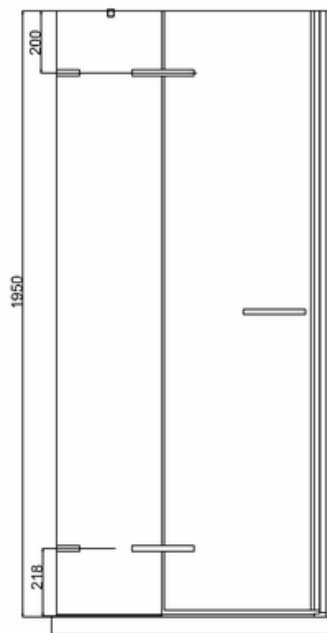

5100023320 - NEW LIQUID 900 HINGE DR CHR FRAME CLEAR GLASS H1950

Note:
Whole dimension tolerance is ± 5 .
Glass dimension tolerance is ± 2 .