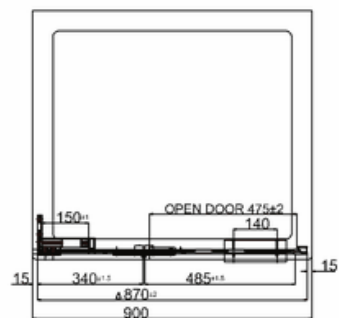

5100023320 - NEW LIQUID 900 HINGE DR CHR FRAME CLEAR GLASS H1950

Note:
Whole dimension tolerance is ± 5 .
Glass dimension tolerance is ± 2 .