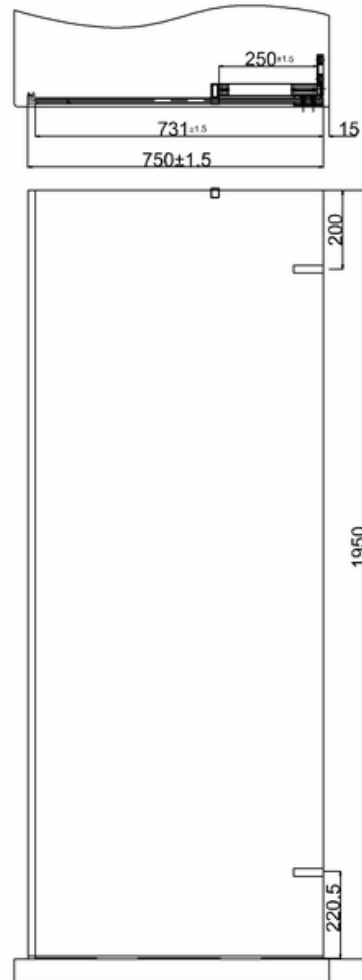

bathstore

51000023340 - NEW LIQUID 800 SIDE PANEL CHR FRAME CLEAR GLASS H1950

Note:
Whole dimension tolerance is ± 5 .
Glass dimension tolerance is ± 2 .