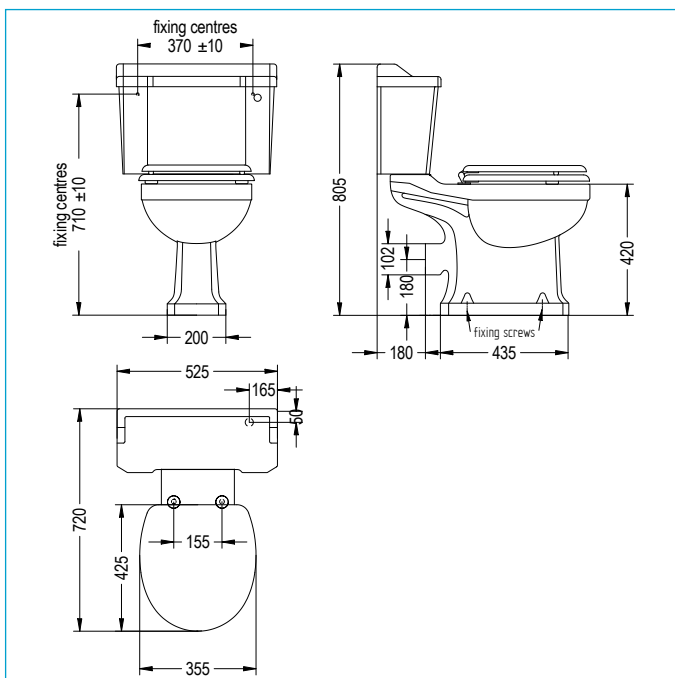

### ILLUSTRATED

- 20005002110** SAVOY EDWARDIAN CLOSE COUPLED TOILET
- 20005000240 PAN
- 20005000970 CISTERN
- 41100060120 CISTERN FITTINGS
- 20009000440** SAVOY LEGEND LACQUERED MDF SEAT GLOSS WHITE

### MATERIAL

Vitreous China cistern and pan

### WEIGHTS

- Cistern 17.9kg
- Pan 22.85kg
- Fittings 0.84kg
- Savoy Legend lacquered MDF gloss black/white seat 3kg
- Savoy Old English lacquered MDF white seat 3kg

### FEATURES

- Traditional style toilet, open back
- Horizontal outlet, 6 & 3 litre flush