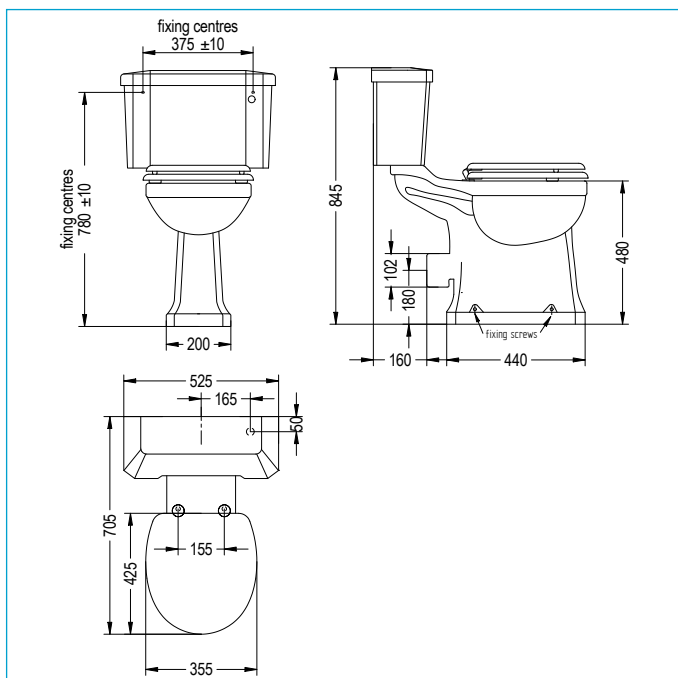

SAVOY COMFORT CLOSE COUPLED TOILET

ILLUSTRATED

- 20005002150** SAVOY COMFORT CLOSE COUPLED TOILET
- 20005000980 PAN
- 20005000300 CISTERN
- 41100060120 CISTERN FITTINGS
- 20009000440** SAVOY LEGEND LACQUERED MDF SEAT GLOSS WHITE

WEIGHTS

- Cistern 17.9kg
- Pan 24.76kg
- Fittings 0.84kg
- Savoy Legend lacquered MDF gloss black/white seat 3kg
- Savoy Old English lacquered MDF white seat 3kg

COLOURS AND FINISHES

White

SPECIAL NOTES

- Cover caps for floor fixings supplied with pan
- a. Convert horizontal outlet with 90 degree bend connector

FEATURES

- Traditional style toilet, open back
- Horizontal outlet, 6 & 3 litre flush