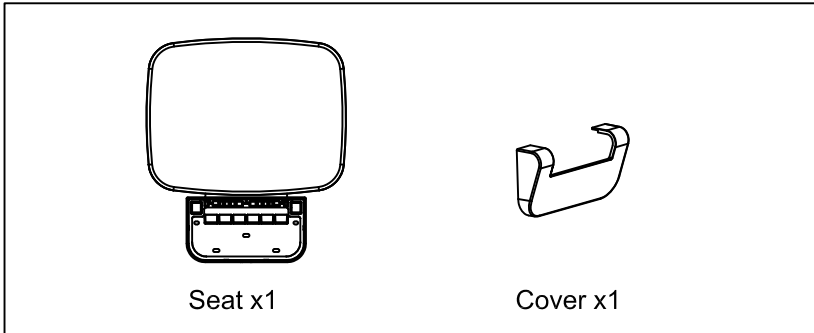

# Shower Seat Chrome & White Installation Instructions 41200100830

**PARTS LIST:**

**TOOLS REQUIRED:**

- **Maximum load: 160kgs**
- **The strength of this seat relies on correct installation. It is important that the seat is attached to the wall using appropriate fixings for the type of wall, and that the wall is strong enough. Please take care when selecting the fixing method.**
- **Care should be taken to ensure all five screws (not supplied) are firmly fixed to evenly distribute the load. Not doing so could result in undue stress on the product with the possibility of failure and risk to the end user.**
- **When first using the seat take care when sitting down to ensure that the wall fixings are secure. Wall fixings which aren't strong enough or a fixing method with insufficient strength can cause the seat to come away from the wall and lead to the user falling.**
- **Use warm soapy water or mild detergent for cleaning the chromed ABS cover, Do not use strong chemicals or abrasives.**