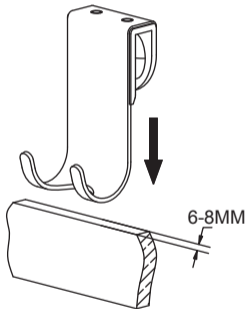

41800038490

41800038480

Ensure that the plastic glass grip is in place before fitting as well as holding the hook in position it prevents damage to your shower enclosure.

Any Queries? Call:08000 23 23 23