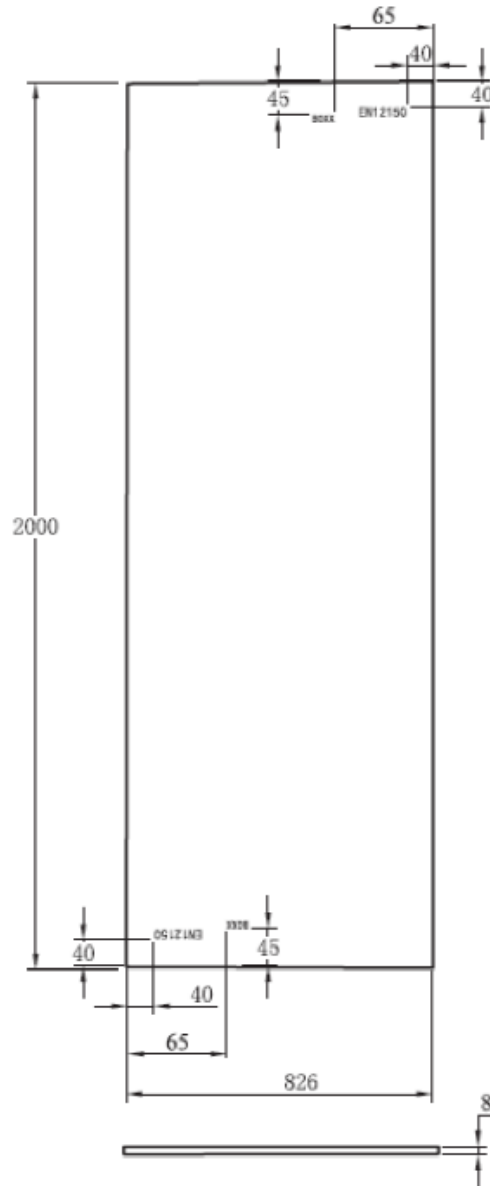

**bath
store**

Playtime 900 Glass Panel

Wall Support

Note:
Whole dimension tolerance is ± 5 .