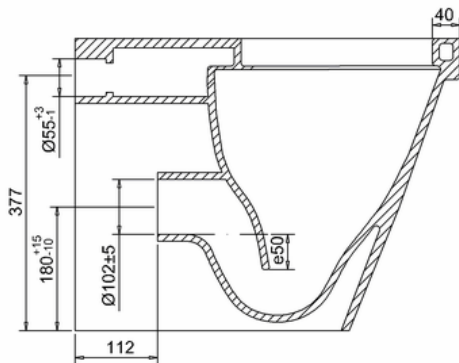

**bath
store**

60001007090 - MyPlan furniture set for slimline basin and top - Oak

Remark:

- 1: Flatness of installation surface: 0~2mm
- 2: Flatness of whole surface: 0~5mm
- 3: Depth of water seal: Min.50mm
- 4: Spigot length: Min.40mm
- 5: Clearance around spigot: Min.150mm
- 6: Depth of inlet hole: Min.25mm
- 5: Height difference between left and right: 0~4mm
- 6: Height difference between front and rear: 0~4mm
- 7: From seat hole to front rim:
For the top control as 2mm;
For the bottom as 6mm