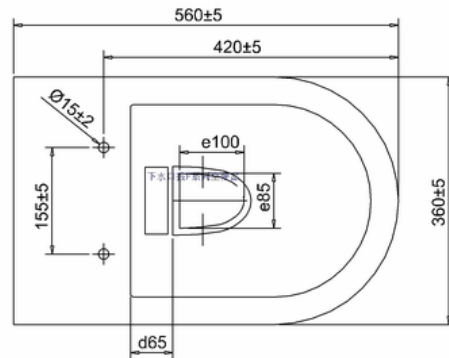

**bath
store**

60001007090 - MyPlan furniture set for slimline basin and top - Oak

Remark:

- 1: Flatness of installation surface: 0~2mm
- 2: Flatness of whole surface: 0~5mm
- 3: Depth of water seal: Min.50mm
- 4: Spigot length: Min.40mm
- 5: Clearance around spigot: Min.150mm
- 6: Depth of inlet hole: Min.25mm
- 5: Height difference between left and right: 0~4mm
- 6: Height difference between front and rear: 0~4mm
- 7: From seat hole to front rim:
For the top control as 2mm;
For the bottom as 6mm