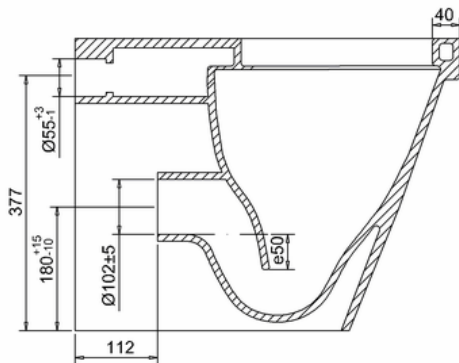

**bath
store**

60001007093 - MyPlan furniture set for slimline basin and top - Walnut

Remark:

- 1: Flatness of installation surface: 0~2mm
- 2: Flatness of whole surface: 0~5mm
- 3: Depth of water seal: Min.50mm
- 4: Spigot length: Min.40mm
- 5: Clearance around spigot: Min.150mm
- 6: Depth of inlet hole: Min.25mm
- 5: Height difference between left and right: 0~4mm
- 6: Height difference between front and rear: 0~4mm
- 7: From seat hole to front rim:
For the top control as 2mm;
For the bottom as 6mm