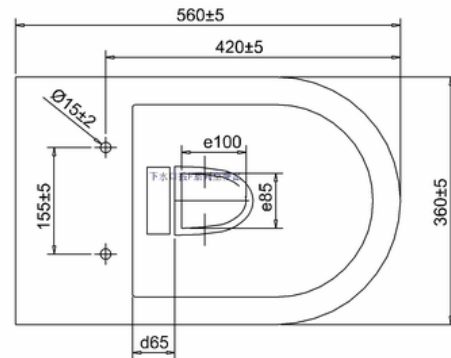

**bath
store**

60001007093 - MyPlan furniture set for slimline basin and top - Walnut

Remark:

- 1: Flatness of installation surface: 0~2mm
- 2: Flatness of whole surface: 0~5mm
- 3: Depth of water seal: Min.50mm
- 4: Spigot length: Min.40mm
- 5: Clearance around spigot: Min.150mm
- 6: Depth of inlet hole: Min.25mm
- 5: Height difference between left and right: 0~4mm
- 6: Height difference between front and rear: 0~4mm
- 7: From seat hole to front rim:
For the top control as 2mm;
For the bottom as 6mm