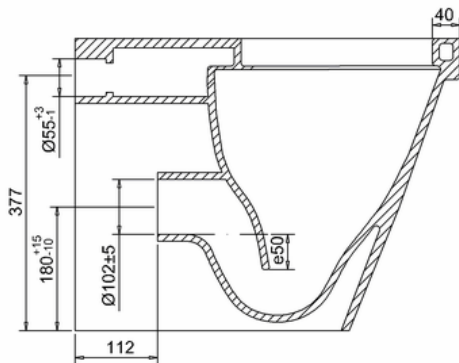

**bath
store**

60001007094 - MyPlan furniture set for polymarble basin - Walnut

Remark:

- 1: Flatness of installation surface: 0~2mm
- 2: Flatness of whole surface: 0~5mm
- 3: Depth of water seal: Min.50mm
- 4: Spigot length: Min.40mm
- 5: Clearance around spigot: Min.150mm
- 6: Depth of inlet hole: Min.25mm
- 5: Height difference between left and right: 0~4mm
- 6: Height difference between front and rear: 0~4mm
- 7: From seat hole to front rim:
For the top control as 2mm;
For the bottom as 6mm