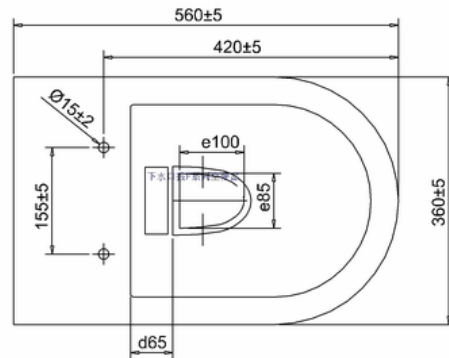

**bath
store**

60001007094 - MyPlan furniture set for polymarble basin - Walnut

Remark:

- 1: Flatness of installation surface: 0~2mm
- 2: Flatness of whole surface: 0~5mm
- 3: Depth of water seal: Min.50mm
- 4: Spigot length: Min.40mm
- 5: Clearance around spigot: Min.150mm
- 6: Depth of inlet hole: Min.25mm
- 5: Height difference between left and right: 0~4mm
- 6: Height difference between front and rear: 0~4mm
- 7: From seat hole to front rim:
For the top control as 2mm;
For the bottom as 6mm