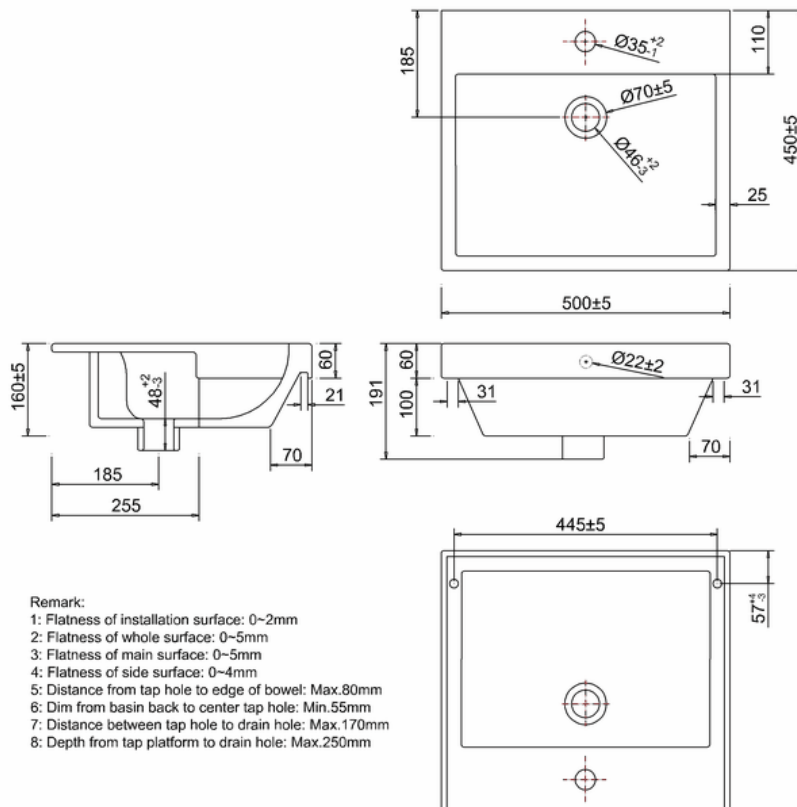

**bath
store**

60001007095 - MyPlan complete furniture set - Walnut

Remark:

- 1: Flatness of installation surface: 0-2mm
- 2: Flatness of whole surface: 0-5mm
- 3: Flatness of main surface: 0-5mm
- 4: Flatness of side surface: 0-4mm
- 5: Distance from tap hole to edge of bowel: Max.80mm
- 6: Dim from basin back to center tap hole: Min.55mm
- 7: Distance between tap hole to drain hole: Max.170mm
- 8: Depth from tap platform to drain hole: Max.250mm