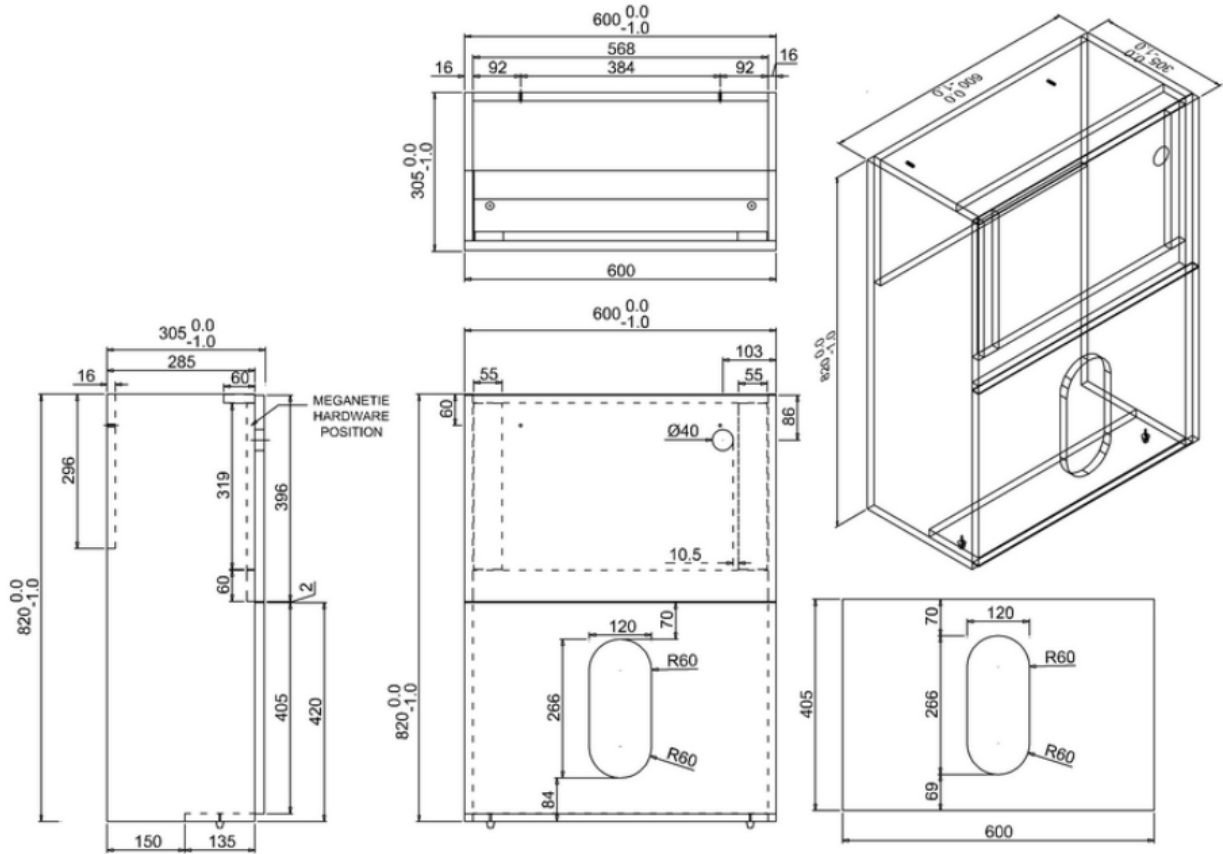

**bath
store**

MyPlan 600 BACK TO WALL WC UNIT OAK W600 D305 H820

**bath
store**

MyPlan600 BIDET BOARD OAK W600 H180