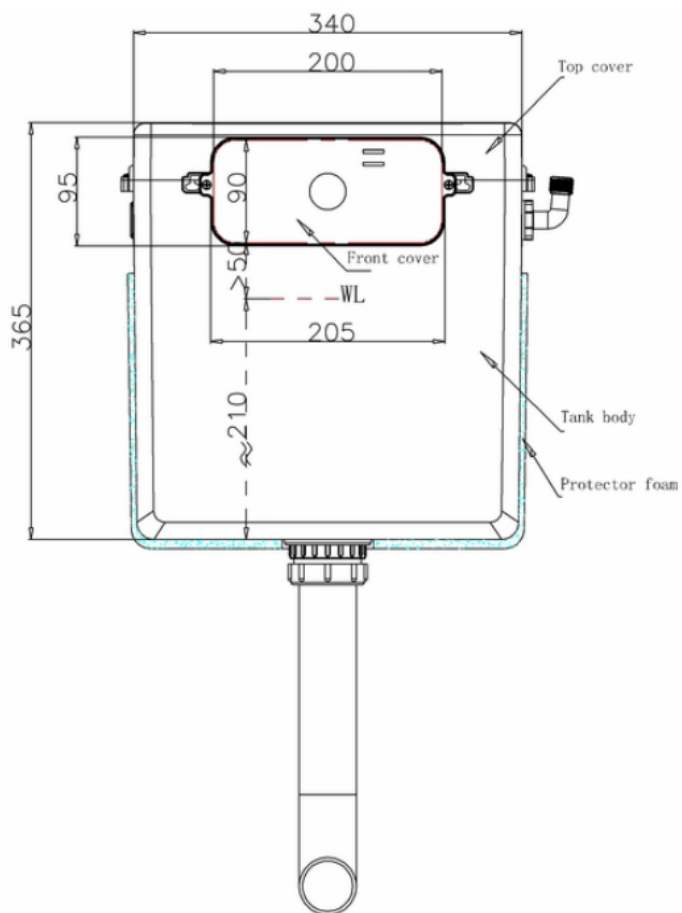

**bath
store**

MyRoom DUAL CONCEALED CISTERN POLY JACKET FRONT TOP ACCESS 340x365x145

**bath
store**

MyPlan600 BACK TO WALL WC UNIT OAK W600 D305 H820