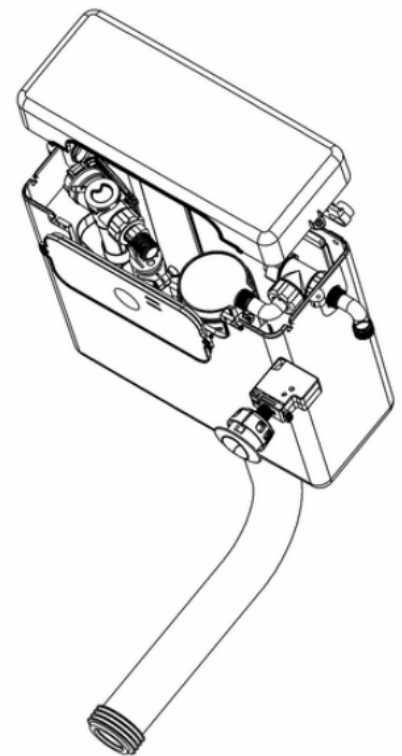

**bath
store**

MyRoom DUAL CONCEALED CISTERN POLY JACKET FRONT TOP ACCESS 340x365x145

**bath
store**

MyPlan600 BACK TO WALL WC UNIT OAK W600 D305 H820