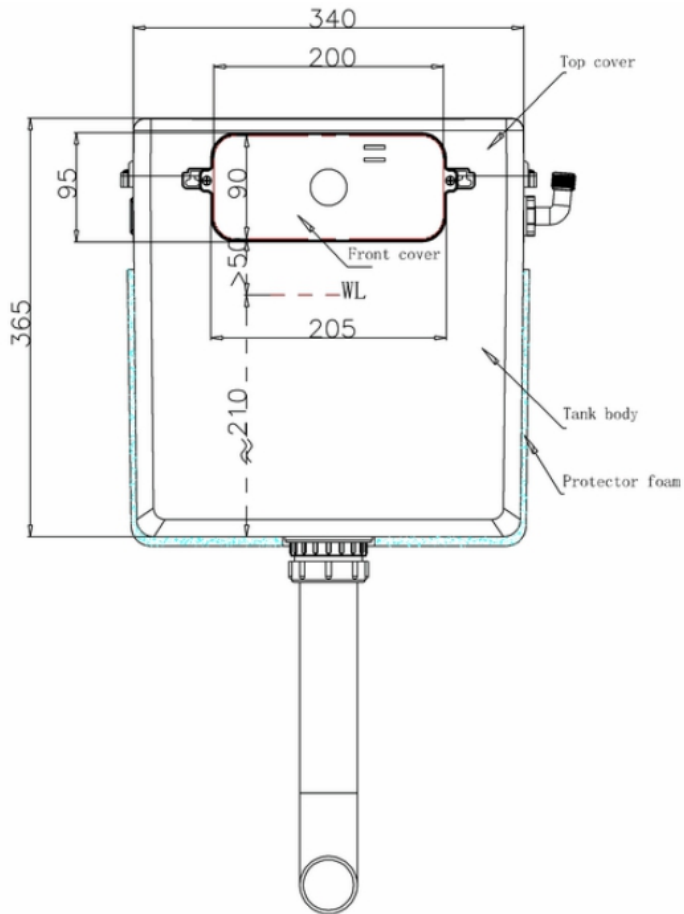

# MyRoom DUAL CONCEALED CISTERN POLY JACKET FRONT TOP ACCESS 340x365x145

**bath  
store**

# MyPlan 600 WALL HUNG UNIT OAK W600 D220 H820