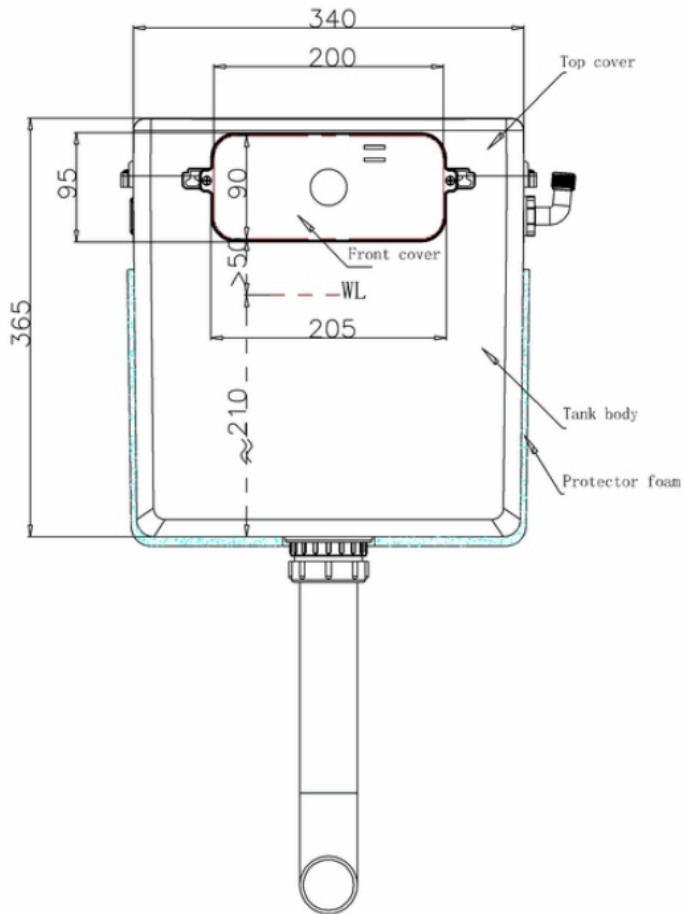

# MyRoom DUAL CONCEALED CISTERN POLY JACKET FRONT TOP ACCESS 340x365x145

**bath  
store**

## MyPlan 500 BACK TO WALL WC UNIT OAK W500 D220 H820